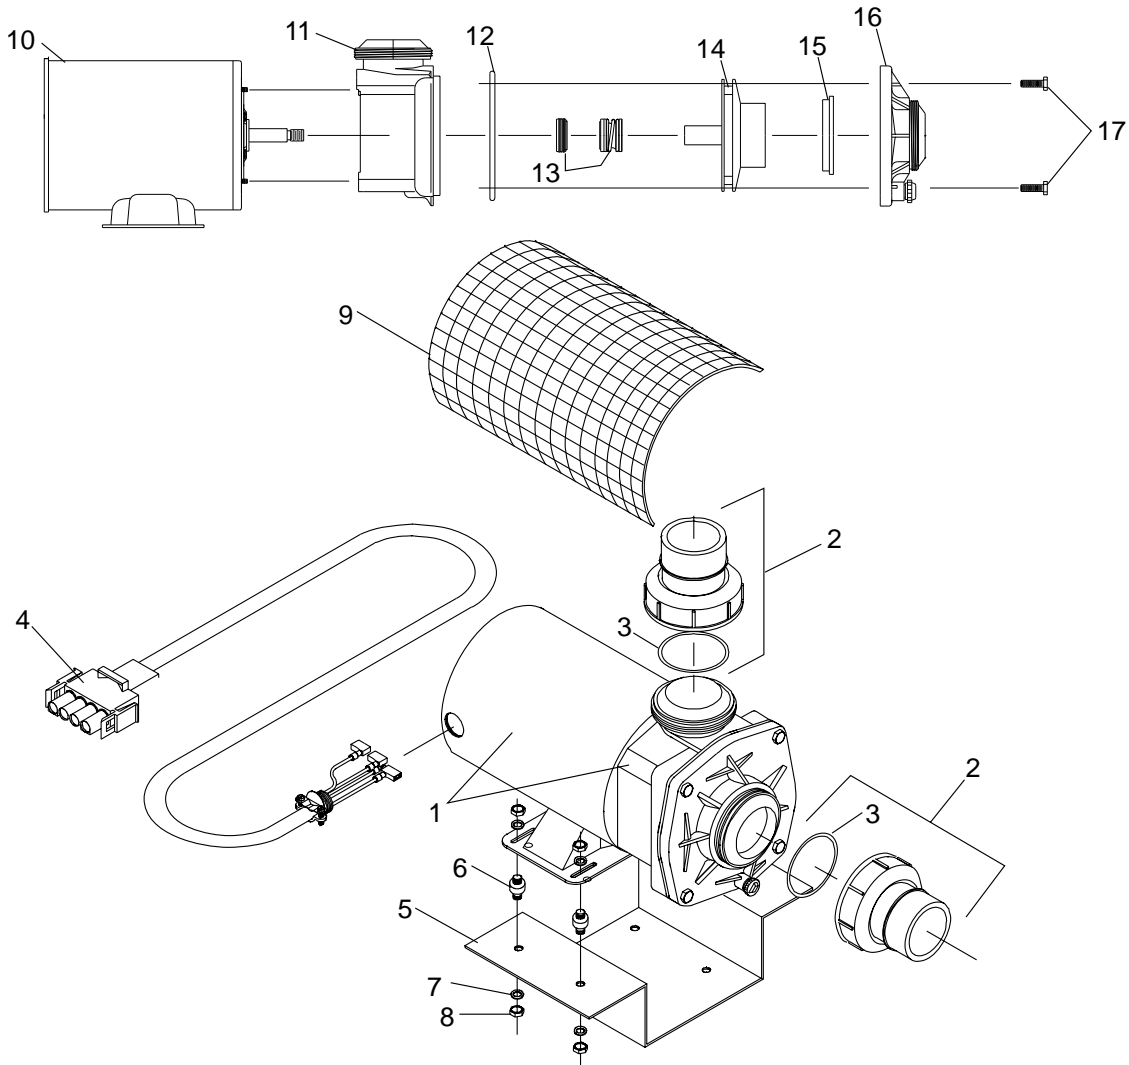

## 230 VOLT K-PUMP/MOTOR ASSEMBLY

ITEM	P/N	DESCRIPTION	QTY
1	C182000	K-Pump/Motor, 230V, 60 Hz	1
2	9250000	Repair Kit, Union Adapter	2
3	9231000	O-Ring, Union	2
4	F121000	Plug Assy, Jets, 76"L., Snap-In	1
5	4477000	Bracket, Motor, 1" High	1
6	3689000	Vibration Damper	4
7	3982832	Washer, 1/4 Flt, Type A Pln Wd Ser	8
8	4034832	Nut, Lockng Hd Kep Type 1/4-20	8
9	K560000	Barrier, 12" x 14" Screen	1
10	C185000	Motor, 11.3/22.6 A, 230/115V 60 Hz	1
11	9247000	Bracket Case, J-Pump	1
12	9246000	O-Ring, 5.475 ID x .210 Thk	1
13	9245000	Repair Assy, Ceramic Seal	1
14	B913000	Impeller, J-Pump	1
15	9243000	Eye Seal, J-Pump	1
16	F189000	Suction Flange, K-Pump	1
17	7939000	Bolt, Hex, 1/4-20 x .88"L.	4