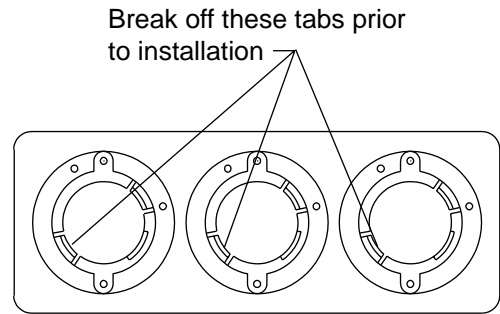

General

THREE POSITION CONTROL PANEL

ITEM	P/N	DESCRIPTION	
1	8267945	Knob, .25 Shaft Assy	3
2	8263000	Ring, Graphic, Air	3
3	9724000	Screw, Thd Ctg. 4-24 x .5 Ty 25	10
4	9224945	Panel, 3 Position	1
5	8399000	Repair O-Ring/Valve Assy	3
6	7510000	Air Control Assy	3