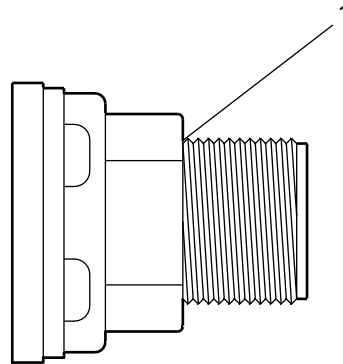

General

OZONE DISPERSION FITTING

ITEM	P/N	DESCRIPTION	QTY
1	F402945	Ozone Body w/Nut	1