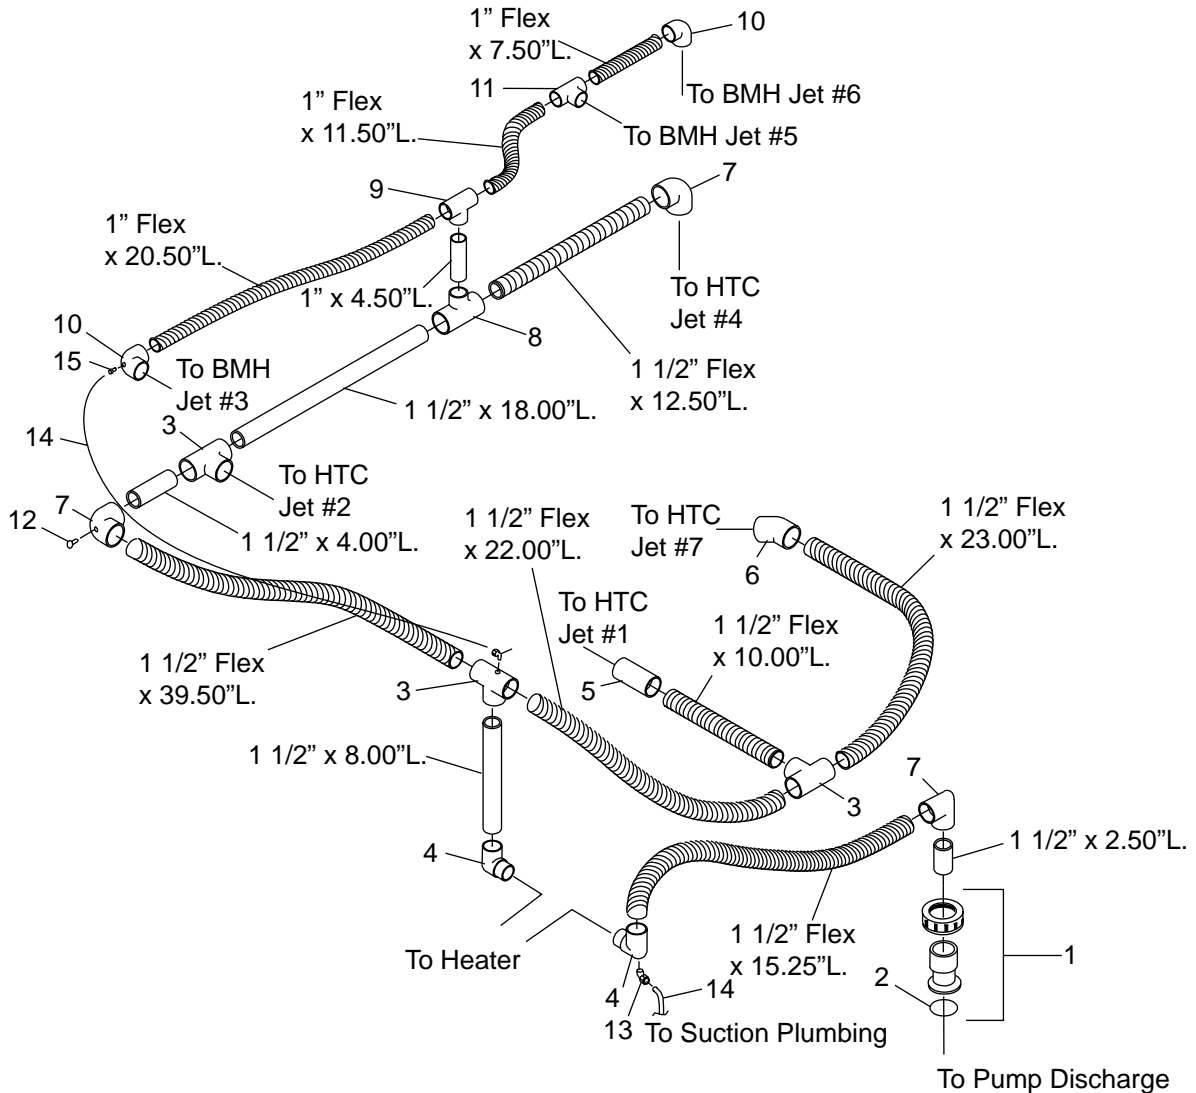

Alexa Select

DISCHARGE PLUMBING

ITEM	P/N	DESCRIPTION	QTY
1	9250000	Repair Kit, Union Adapter	1
2	9231000	O-Ring, Union	1
3	0167000	Tee, 1 1/2" S x S x S	3
4	0955000	Ell, 90, 1 1/2" Street x Slip	2
5	0838000	Coupling, 1 1/2" S x S	1
6	0157000	Ell, 45, 1 1/2" S x S	1
7	0239000	Ell, 90, 1 1/2" S x S	3
8	7731000	Tee, Rdcng, 1 1/2" x 1 1/2" x 1" S x S x S	1
9	0827000	Tee, 1", S x S x S	1
10	8537000	Ell, Rdcng, 1" x 3/4" S x S	2
11	8536000	Tee, Rdcng, 1" x 1" x 3/4" S x S x S	1
12	0538000	Plug, Drain, 1/8 NPT	1
13	3044000	Compression Fitting, 90	2
14	4649000	Tube, .25" O.D. Flex Nylon x 96.00"L.	1
15	3054000	Compression Fitting, Straight	1