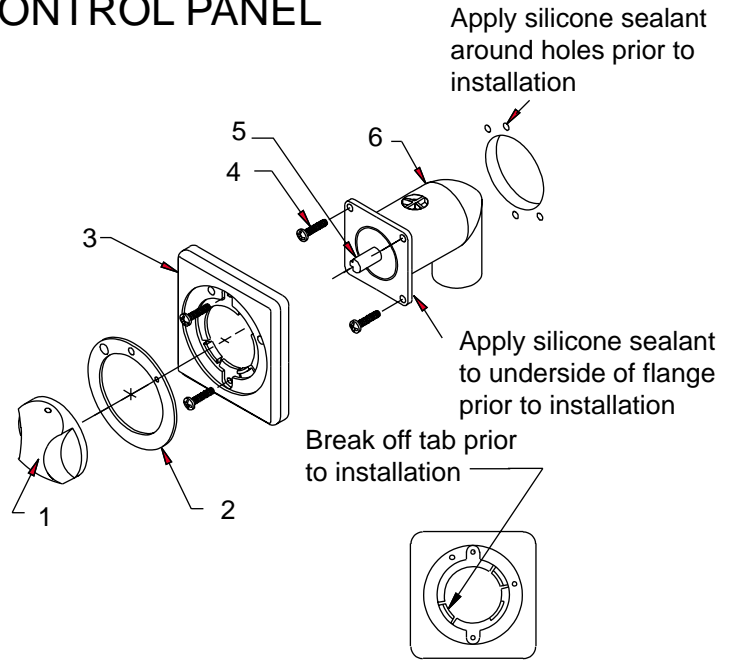

General

ONE POSITION CONTROL PANEL

ITEM	P/N	DESCRIPTION	QTY
1	8267945	Knob, .25 Shaft, Assy	1
2	8263000	Ring, Graphic, Air	1
3	D851945	Panel, 1 Position	1
4	9724000	Screw, Thd Ctg, 4-24 x .5 Ty 25	4
5	8399000	Repair O-Ring/Valve Assy	1
6	7510000	Air Control Assy	1

Item 5 is included with Item 6.
Item 5 can be ordered individually.