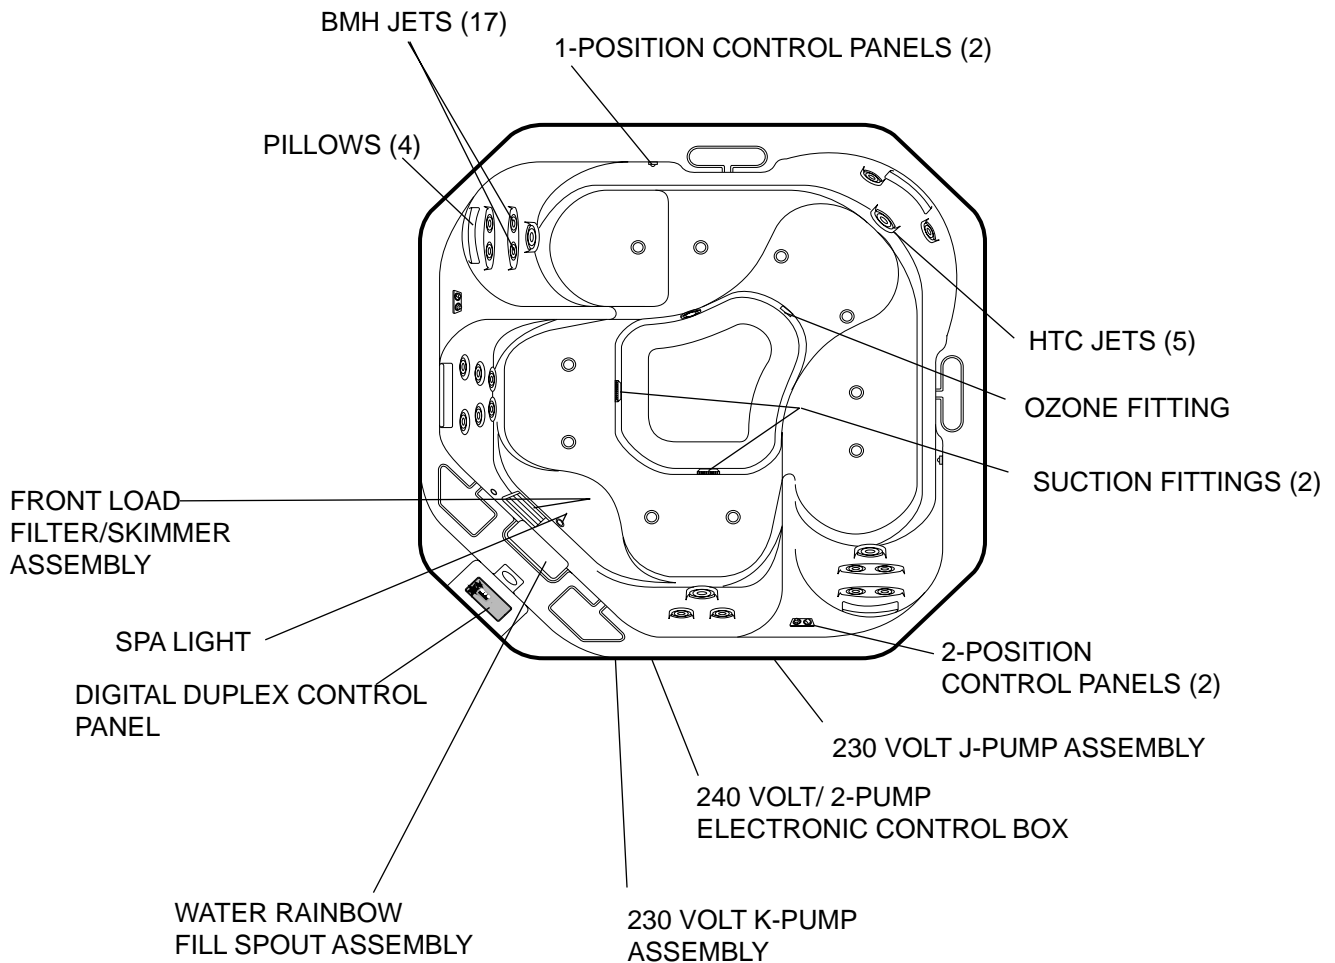

Santina Select (Model #R295000)

REPAIR ASSEMBLIES ARE SHOWN/REFERENCED BELOW