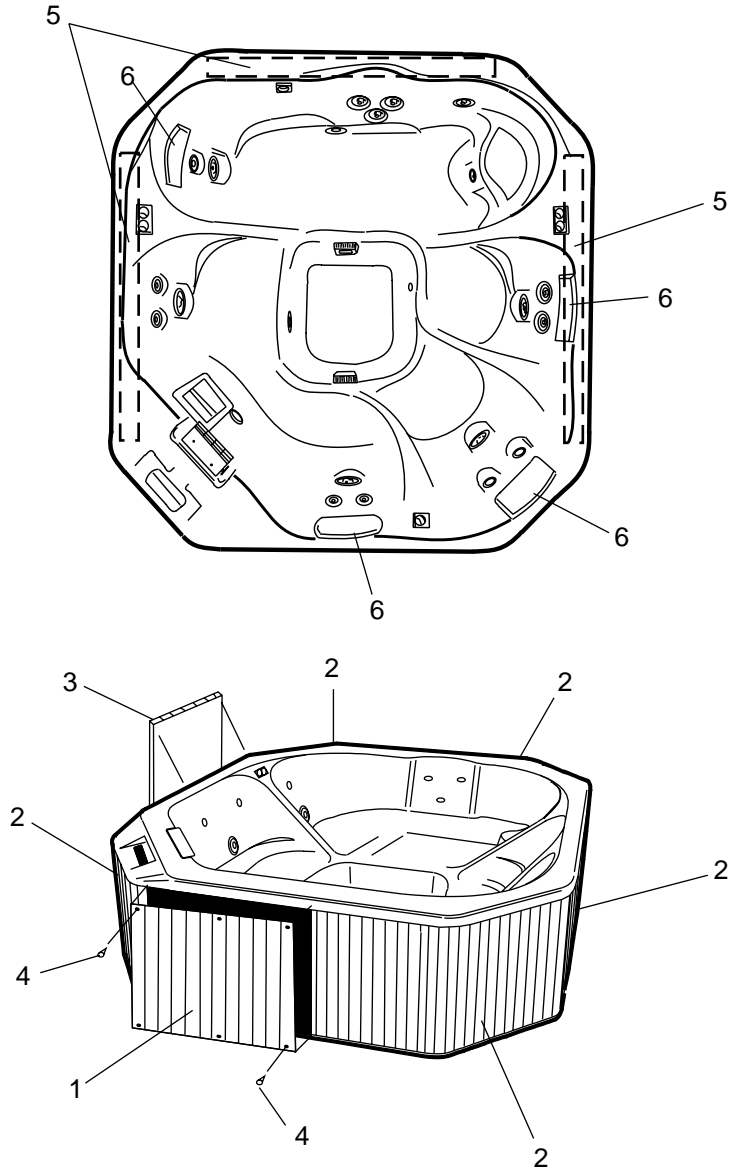

Laser Select

SKIRTS/PILLOWS/THERMAL WRAP

1	H891000	Skirt Panel, 24.25 x 26.63	1
2	8050000	Skirt, Flex Panel, 50 x 26.63	5
3	8306000	Skirt, Flex Panel, 16.13 x 26.63	1
4	5303837	Screw, Drywall, #6-8 x 1.63"L.	64
5	K419001	Thermal Wrap, 6 x 30 x 94	3
6	R501945	Pillow, Snap-In, Silver	5
N.S.	K450000	Receptacle, Pillow Fastener	10

N.S.=Not Shown