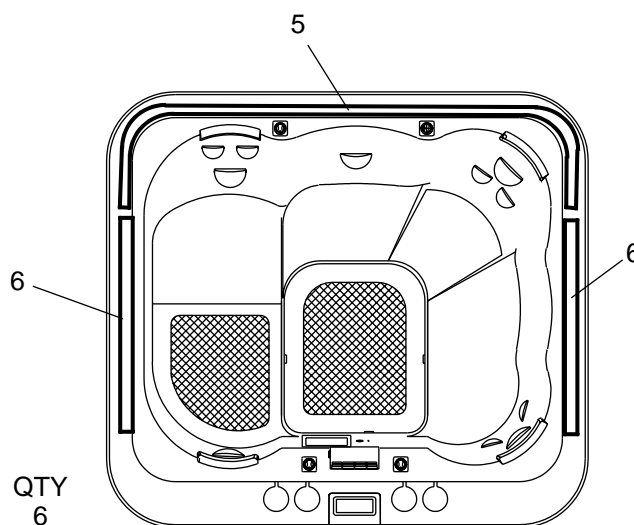

Aero Select

SKIRTS/PILLOWS/THERMAL WRAP

ITEM	P/N	DESCRIPTION	QTY
1	7138000	Skirt, Flex Panel, 50 x 19	6
2	5303837	Screw, Drywall, #6-8 x 1.63"L.	64
3	R501945	Pillow, Snap-In, Silver	4
4	K450000	Receptacle, Pillow Fastener	8
5	K419001	Thermal Wrap, 6 x 30 x 94	1
6	K419002	Thermal Wrap, 6 x 30 x 62	2
N.S.	C367000	Spa Cover Assembly, 84 x 76	1

N.S.=Not Shown