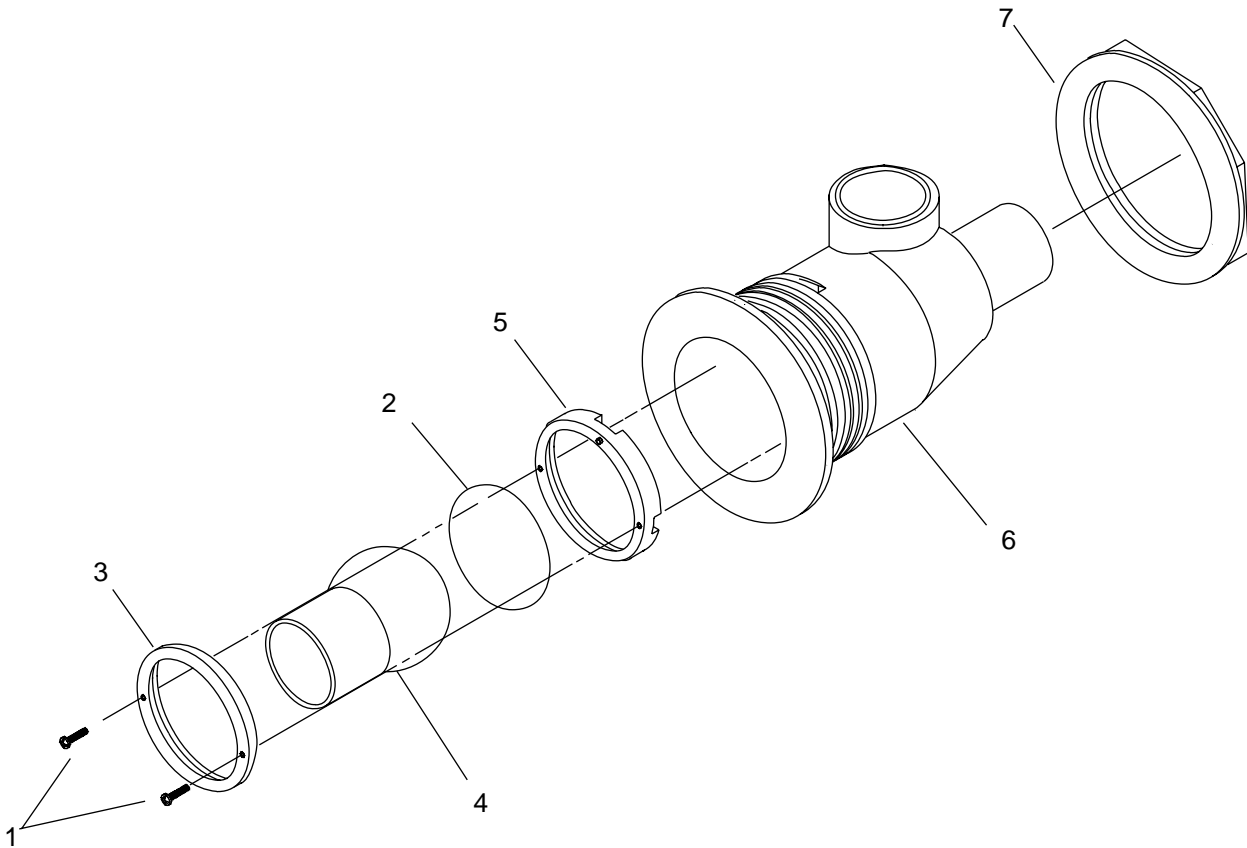

General

BMH JET

ITEM	P/N	DESCRIPTION	QTY
1	8397000	Screw, Thread Form, PHP #4-20	2
2	8488000	O-Ring, .926 I.D. x .070	1
3	8412945	Retainer, Nozzle-BMH	1
4	8413945	Nozzle, BMH	1
5	8487945	Internal O-Ring Seat	1
6	8411945	Body, BMH	1
7	8415000	Nut, BMH	1