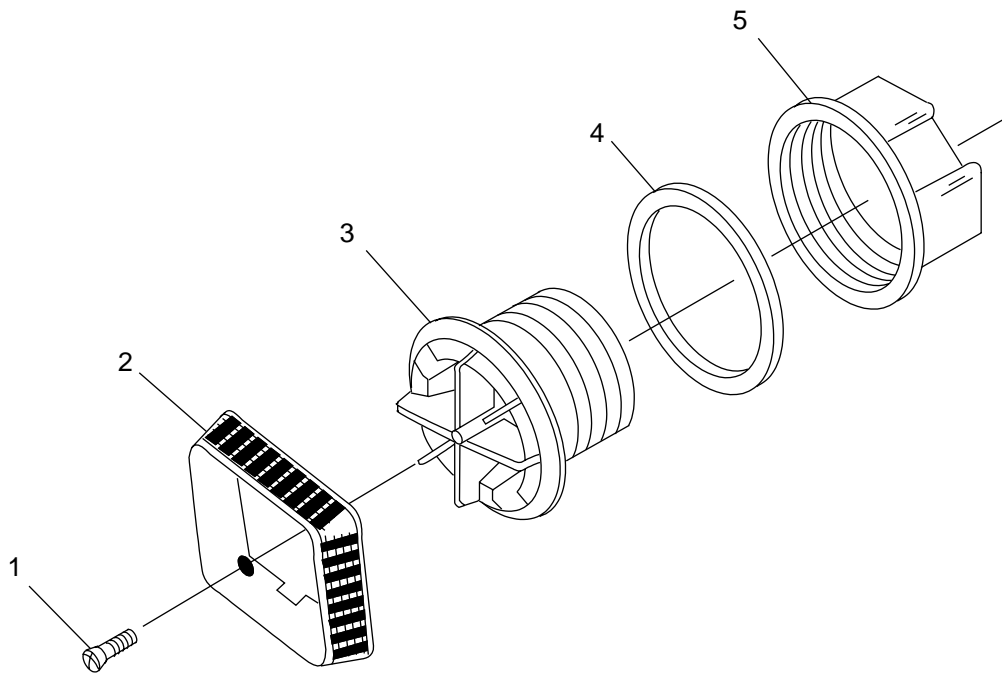

General

SUCTION FITTING/COVER ASSEMBLY

ITEM	P/N	DESCRIPTION	QTY
1	3959000	Screw, OHPM, #10-24 x 2"L.	1
2	6651945	Cover, Suction, Plastic	1
3	1958000	Suction Fitting Sub-Assembly	1
4	2136000	Ring, Back-Up	1
5	1643000	Locknut, Suction Fitting	1