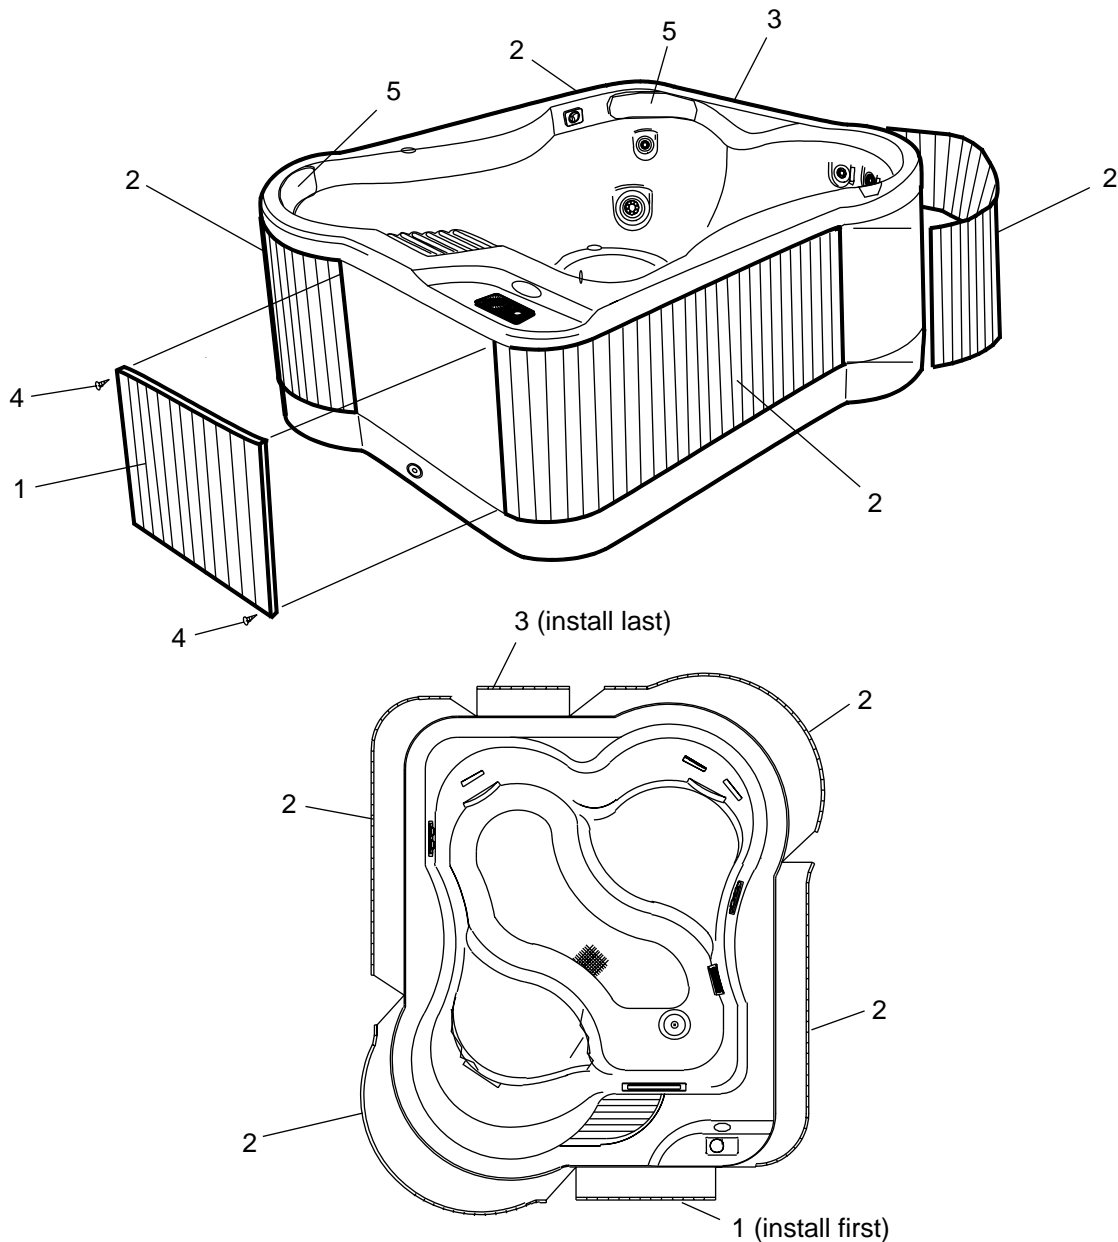

Alexa Select

SKIRTS/PILLOWS

TOP VIEW (CALLOUTS SHOWN FOR REFERENCE)

ITEM	P/N	DESCRIPTION	QTY
1	K000000	Skirt, Panel, 20.93 x 19	1
2	7138000	Skirt, Flex Panel, 50 x 19	4
3	9474000	Skirt, Flex Panel, 9.66 x 19	1
4	5303837	Screw, Drywall, #6-8 x 1.63"L.	58
5	R501945	Pillow, Snap-In, Silver	3
N.S	K450000	Receptacle, Pillow Fastener	6