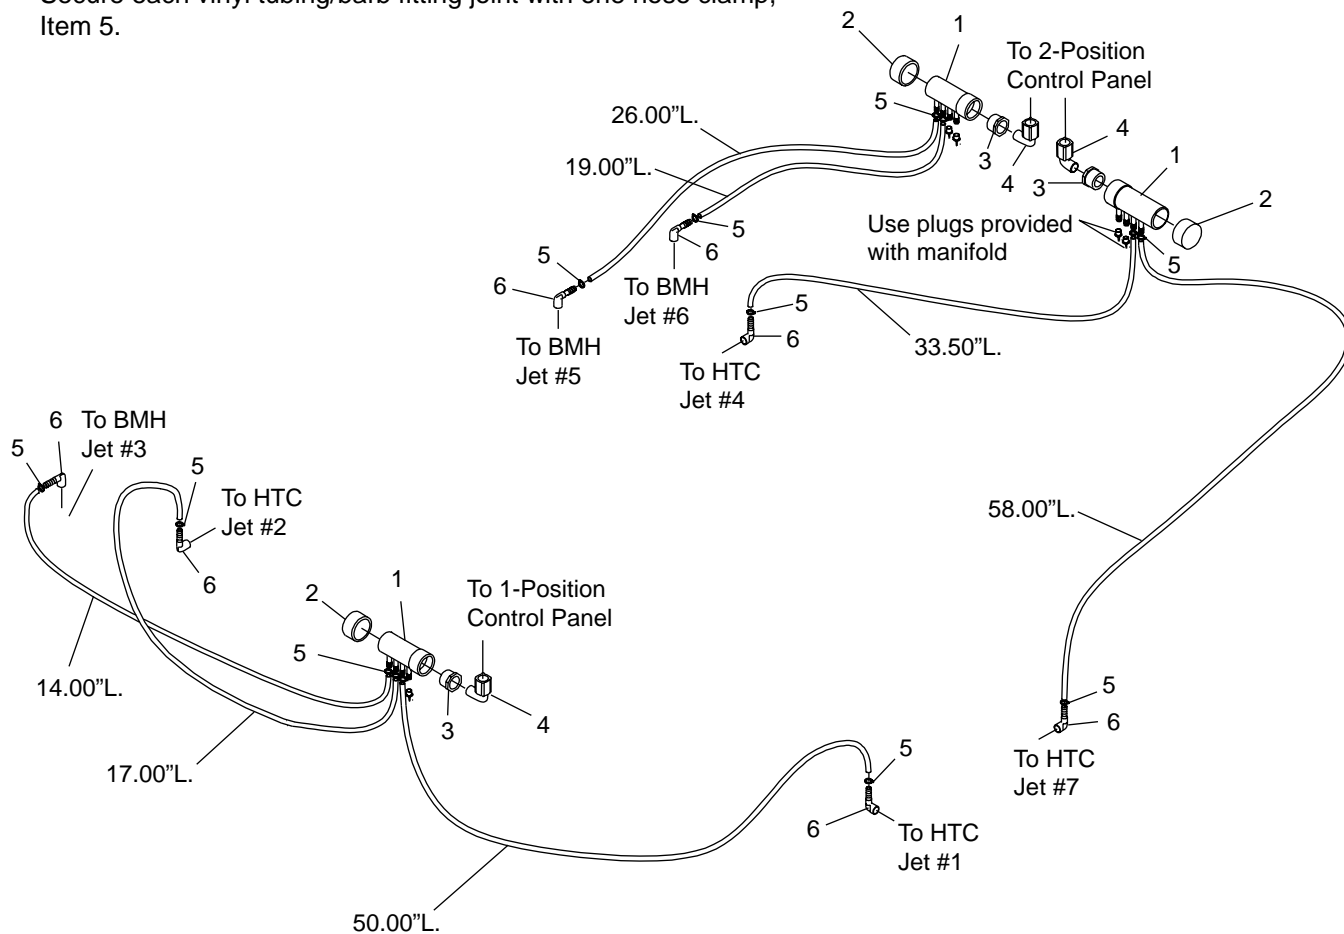

Alexa Select

AIR LINE PIPING

NOTE: Tubing is 3/8" vinyl with specific lengths called out.
Secure each vinyl tubing/barb fitting joint with one hose clamp, Item 5.

ITEM	P/N	DESCRIPTION	QTY
1	H200000	4 Port Manifold, 3/8" x 1"	3
2	H214000	Cap, 1" Slip	3
3	0825000	Bushing, Rdcng, 1" x 1/2" SPG x S, Flshtp	3
4	7164000	El, Street, 1/2" 90	3
5	J975000	Hose Clamp, Dual Wire, 3/8" Tube	14
6	H210000	Barb, 3/8" 90 x SPG 1/2"	7
N.S	B777000	Plug, 1/2" SPIG	3

N.S.=Not Shown