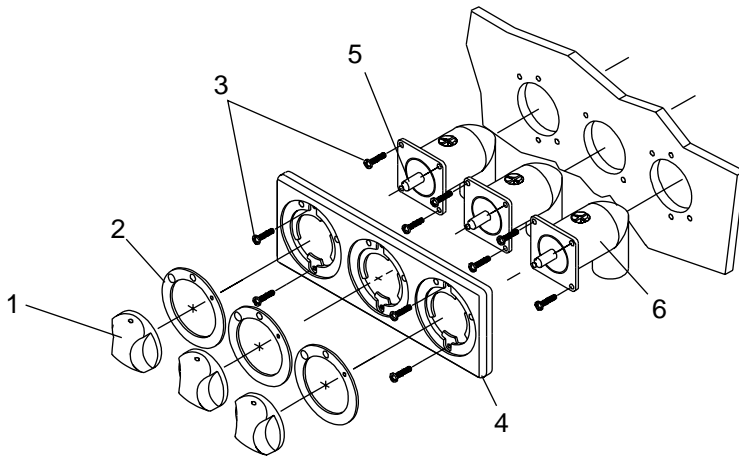

General

THREE POSITION CONTROL PANEL

ITEM	P/N	DESCRIPTION	
1	8267945	Knob, .25 Shaft Assy	3
2	8263000	Ring, Graphic, Air	3
3	9724000	Screw, Thd Ctg. 4-24 x .5 Ty 25	10
4	9224945	Panel, 3 Position	1
5	8399000	Repair O-Ring/Valve Assy	3
6	7510000	Air Control Assy	3