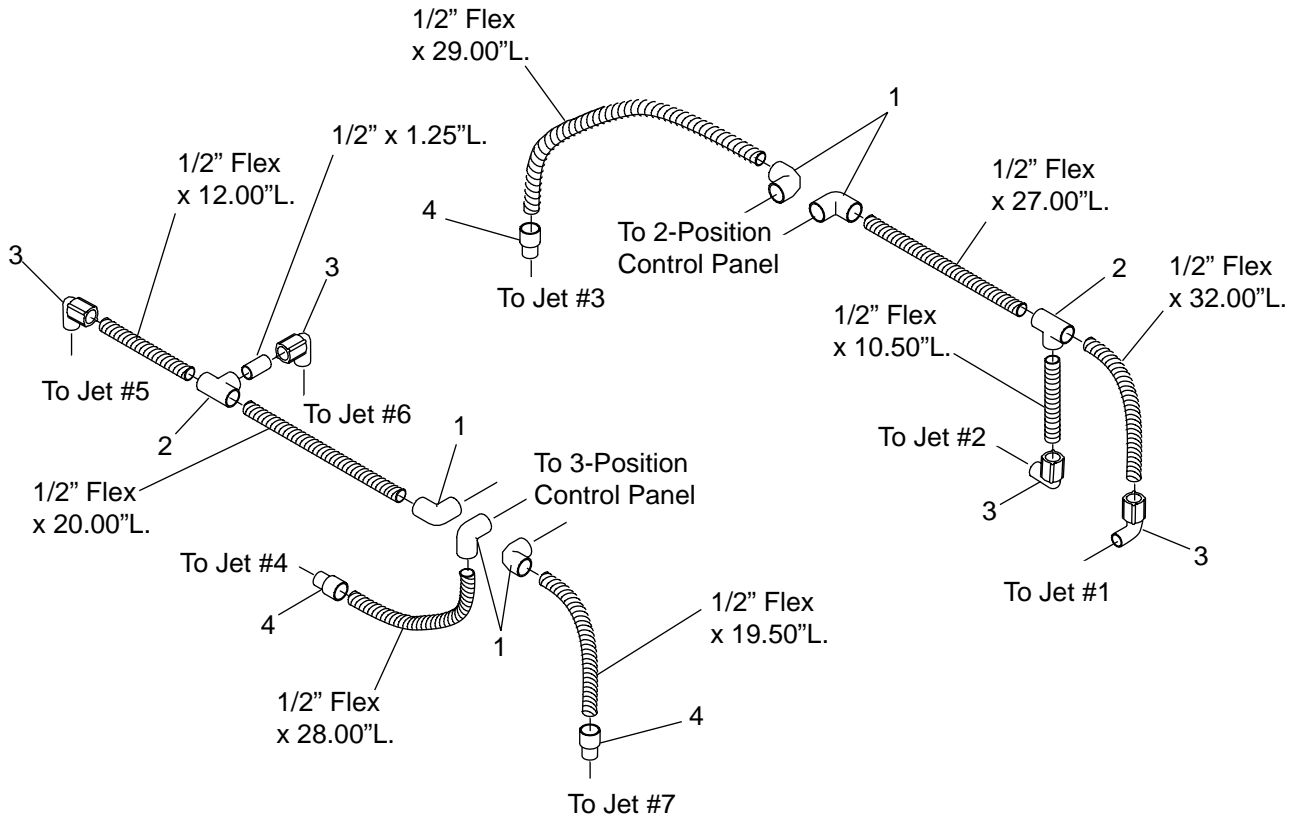

## AIR LINE PIPING

ITEM	P/N	DESCRIPTION	QTY
1	0436000	El, 90, 1/2" S x S	5
2	0455000	Tee, 1/2", S x S x S	2
3	7164000	El, Street, 1/2" 90	4
4	C279000	Adapter, 1/2", S x SPGT	3
N.S.	B777000	Plug, 1/2" SPIG	5