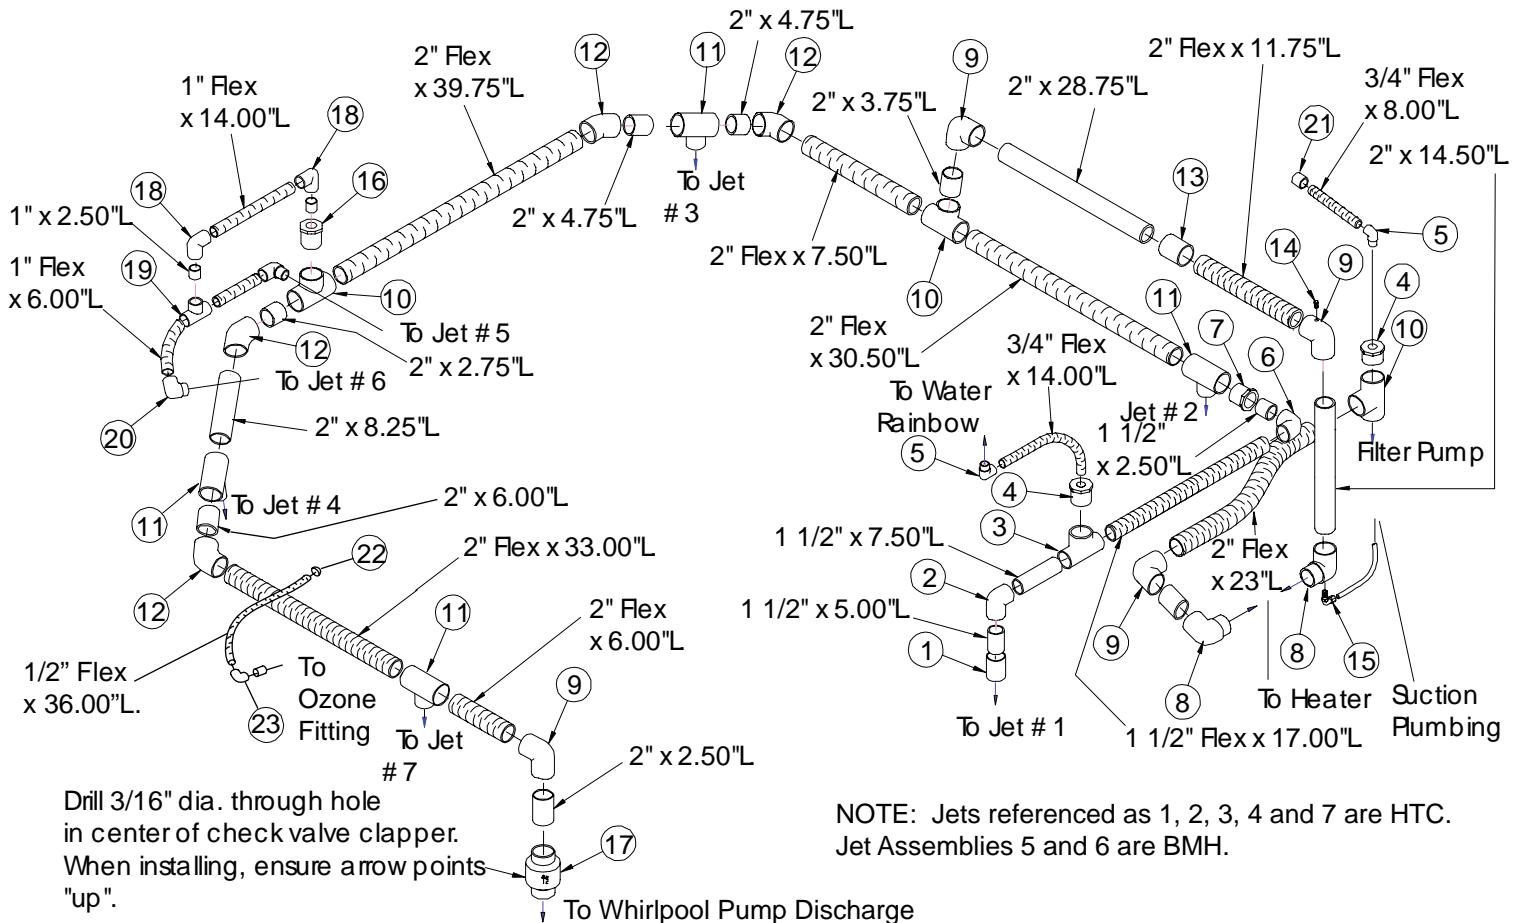

Solaris Select

DISCHARGE PLUMBING

NOTE: Jets referenced as 1, 2, 3, 4 and 7 are HTC. Jet Assemblies 5 and 6 are BMH.

ITEM	P/N	DESCRIPTION	QTY
1	0838000	Coupling, 1 1/2", S x S	1
2	0239000	El, 90, 1 1/2", S x S	1
3	2949000	Tee, Rdcng, 1 1/2" x 1 1/2" x 2"	1
4	7299000	Bushing, Rdcng, 2" x 3/4" SPG x S, Flshpt	2
5	7298000	El, 3/4", 90, Street	2
6	0157000	El, 45, 1 1/2", S x S	1
7	0473000	Bushing, Rdcng, 2" x 1 1/2" SPIG x S	1
8	1592000	El, Street, 2" 90	2
9	0426000	El, 90, 2", S x S	4
10	0828000	Tee, 2", S x S x S	3
11	2488000	Tee, Rdcng, 2" x 2" x 1 1/2", S x S x S	4
12	0522000	El, 45, 2", S x S	4
13	0851000	Coupling, 2", S x S	1
14	0538000	Plug, Drain, 1/8 NPT	1
15	3044000	Compression Ftng, 90 El, .25"	1
16	0826000	Bushing, Rdcng, 2" x 1" S x SPG, FI Typ	1
17	5901000	Valve, 2" Swing Check, S x S	1
18	0507000	El, 90, 1", S x S	2
19	0827000	Tee, 1", S x S x S	1
20	8537000	El, Rdcng, 1" x 3/4", S x S	2
21	F382000	Cap, 3/4", Slip	1
22	F827000	Cap, 1/2", Slip	1
23	0436000	El, 90, 1/2", S x S	1