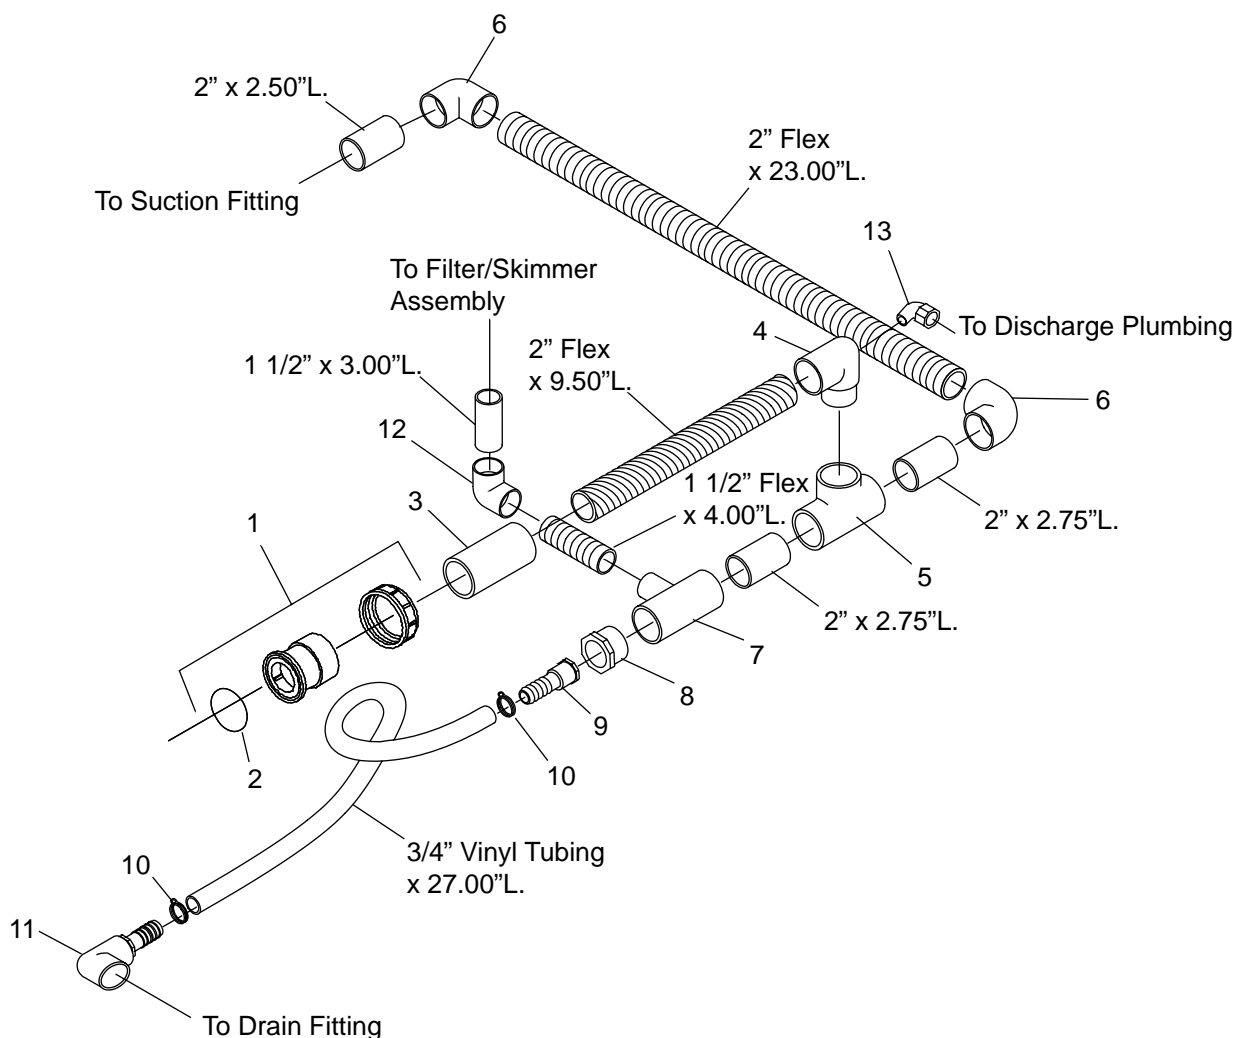

Alexa Select

SUCTION PLUMBING

ITEM	P/N	DESCRIPTION	QTY
1	9250000	Repair Kit, Union Adapter	1
2	9231000	O-Ring, Union	1
3	0851000	Coupling, 2" S x S	1
4	1592000	Ell, 90, 2" Street	1
5	0828000	Tee, 2" S x S x S	1
6	0426000	Ell, 90, 2" S x S	2
7	2488000	Tee, Rdcng, 2" x 2" x 1 1/2" S x S x S	1
8	7299000	Bushing, Rdcng, 2" x 3/4" SPG x S, Flshtp	1
9	H203000	Adapter, 3/4" x 3/4" Barb x SPG	1
10	J974000	Hose Clamp, Dual Wire, 3/4" Tube	2
11	P600000	Ell, Barbed, 3/4" x 3/4" Barb x Slip	1
12	0239000	Ell, 90, 1 1/2", S x S	1
13	3044000	Compression Fitting, 90	1
N.S.	R745000	Drain Valve Assembly	1

N.S.=Not Shown