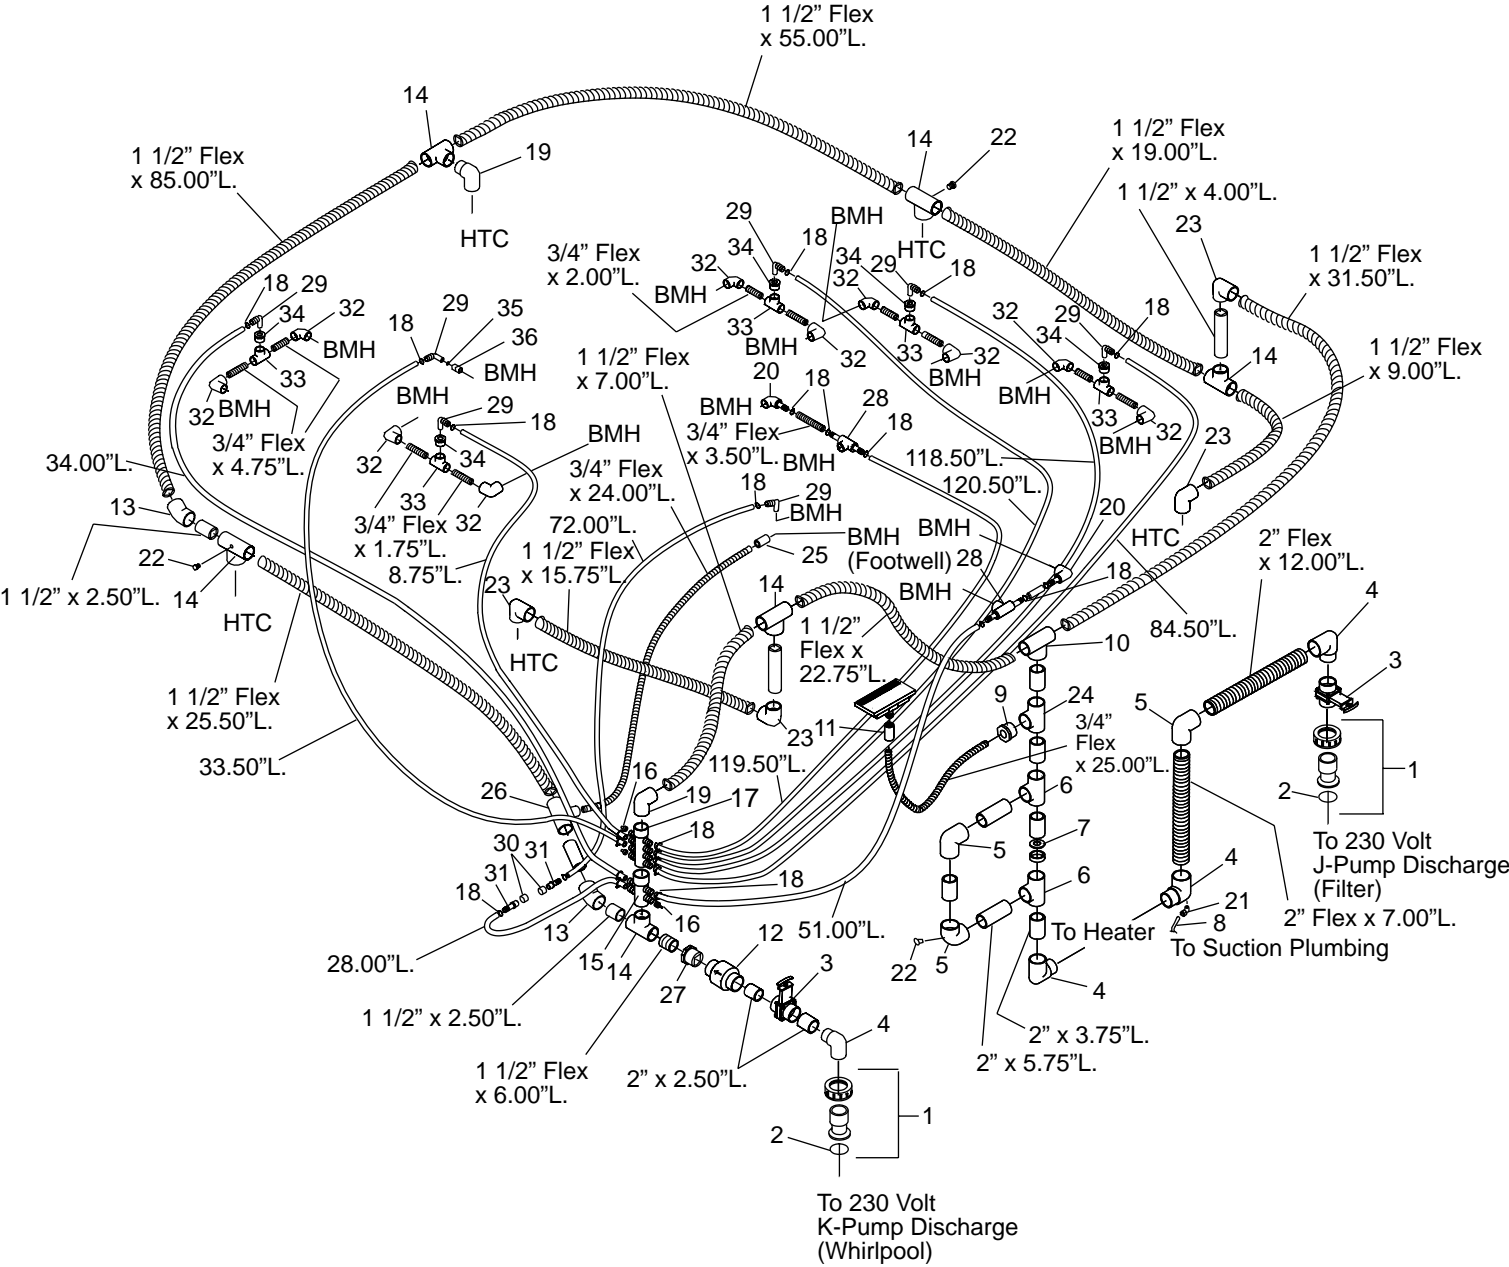

Laser Select

DISCHARGE PLUMBING

(Call-outs are on next page)

Laser Select

DISCHARGE PLUMBING (CONTINUED)

ITEM	P/N	DESCRIPTION	QTY
1	9250000	Repair Kit, Union Adapter	2
2	9231000	O-Ring, Union	2
3	H833000	2" S x S Unibody Valve	2
4	1592000	Ell, Street, 2" 90	4
5	0426000	Ell, 90, 2" S x S	3
6	0828000	Tee, 2" S x S x S	2
7	5933000	Flow Restrictor, 1" I.D.	1
8	4649000	Tube, 1/4" O.D. Flex Nylon x 96.00"L.	1
9	7299000	Bushing, Rdcng, 1 1/2 x 3/4 SPG x S, Flshtp	1
10	2949000	Tee, Rdcng, 1 1/2 x 1 1/2 x 2	1
11	6933000	Adapter, .75 Slip x FPT	1
12	5901000	Valve, 2" Swing Check, S x S	1
13	0157000	Ell, 45, 1 1/2", S x S	2
14	0167000	Tee, 1 1/2", S x S x S	6
15	H198000	4 Port Manifold, 3/4 x 1 1/2	1
16	H202000	Plug, 3/4 Barb	3
17	H197000	8 Port Manifold, 3/4 x 1 1/2	1
18	J974000	Hose Clamp, Dual Wire, 3/4" Tube	26
19	0955000	Ell, 90, 1 1/2" Street x Slip	2
20	P600000	Barb, Ell, 3/4 x 3/4 S x 1" SPIG, 90	2
21	3044000	Compression Ftng, 90, Ell, 1/4"	1
22	0538000	Plug, Drain, 1/8 NPT	3
23	0239000	Ell, 90, 1 1/2", S x S	3
24	2488000	Tee, Rdcng, 2" x 2" x 1 1/2", S x S x S	1
25	F356000	Coupling, 3/4, S x S	1
26	D189000	Tee, Rdcng, 1 1/2" x 1 1/2" x 3/4"	1
27	0473000	Bushing, Rdcng, 2 x 1 1/2 SPIG x S	1
28	P601000	Barb, Tee, 3/4 x 3/4 S x 1" SPIG	2
29	H205000	Barb, 3/4 90 x SPG 1/2	7
30	F382000	Cap, 3/4, Slip	2
31	H203000	Barb, 3/4 x SPG 3/4	2
32	D221000	Ell, 90, 3/4" S x S	10
33	D360000	Tee, 3/4" S x S x S	5
34	3344000	Bushing, Rdcng, 3/4 x 1/2 S x SPG	5
35	F830000	Restrictor, Flow, .31" ID x .81" OD	1
36	F380000	Coupling, Rdcng, 3/4" x 1/2" S x S	1