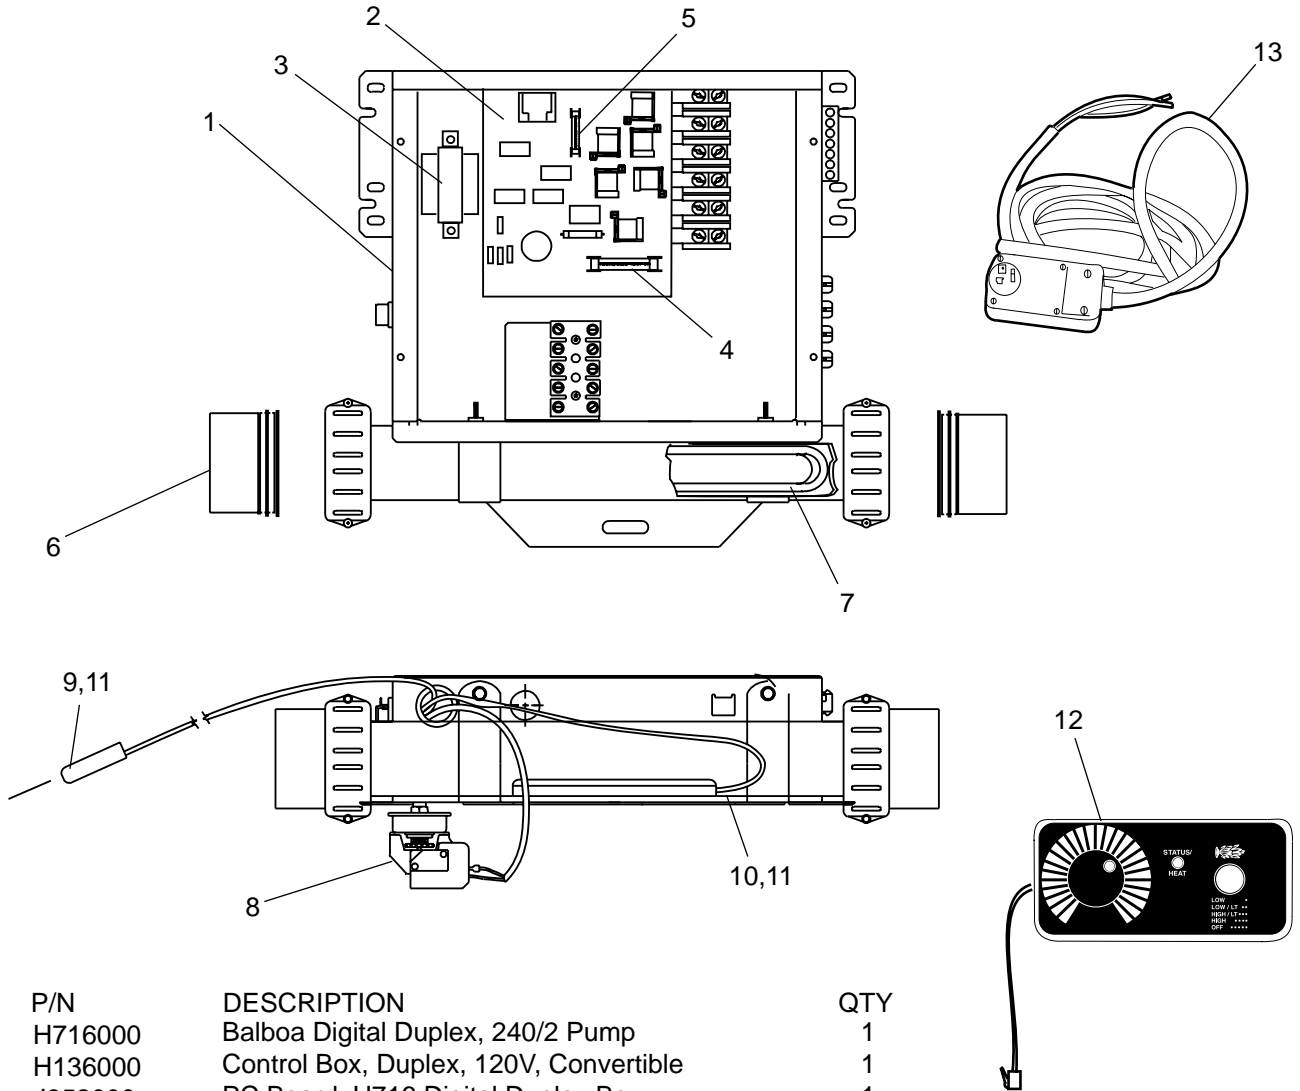

General

ELECTRONIC CONTROL BOX/CONTROL PANEL/HEATER ASSEMBLY

ITEM	P/N	DESCRIPTION	QTY
1	H716000	Balboa Digital Duplex, 240/2 Pump	1
* 1	H136000	Control Box, Duplex, 120V, Convertible	1
2	J852000	PC Board, H716 Digital Duplex Box	1
* 2	H311000	PC Board, H136 Duplex Control Box	1
3	K285000	Transformer, Balboa Duplex	1
4	H316000	Fuse, 20 Amp	1
5	F585000	Fuse, 3 Amp, Fast Blow	1
6	F803000	Tail Piece	1
7	F802000	Heater Assembly	1
8	F800000	Pressure Switch, 2-Pump/3 Pump	1
9	F807000	Sensor Only, 96"	1
10	F806000	Sensor Only, 48"	1
11	F805000	Sensor Assembly	1
12	H714000	Control Panel, Digital Duplex	1
* 12	H193000	Control Panel, Balboa Duplex	1
13	R886000	Cord, 15A, GFCI, Leviton	1

*Used on Alexa Select