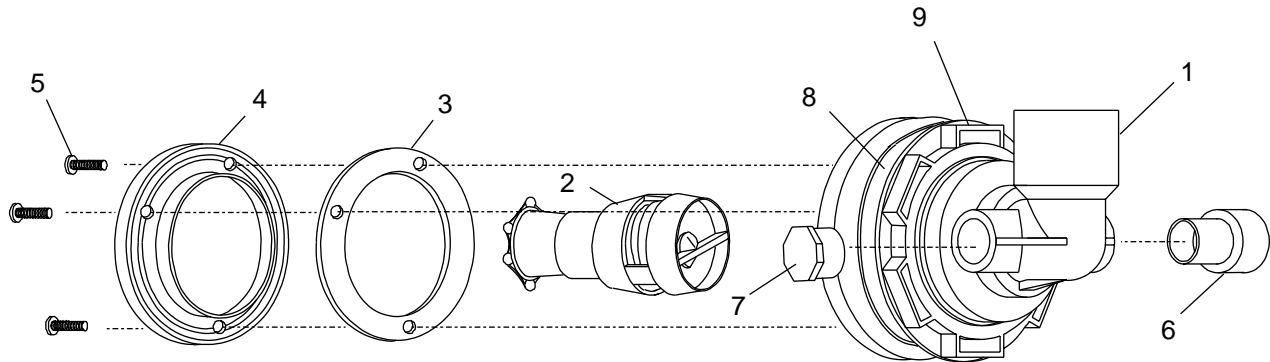

## HTC JET

ITEM	P/N	DESCRIPTION	QTY
1	A320945	Body, HTC	1
2	B786945	Swivel Assembly, HTC	1
3	1840000	Gasket, Clamping Ring	1
4	B788945	Clamping Ring, HTC w/Logo	1
5	9356000	Screw, Thread Forming, PHP #6-19 x .50\"L.	3
6	C279000	Adapter, 1/2\" S x SPGT	1
7	B777000	Plug, 1/2\" SPIG	1
8	1836000	Back Up Ring, AMH	1
9	1835000	Lock-Nut, AMH	1