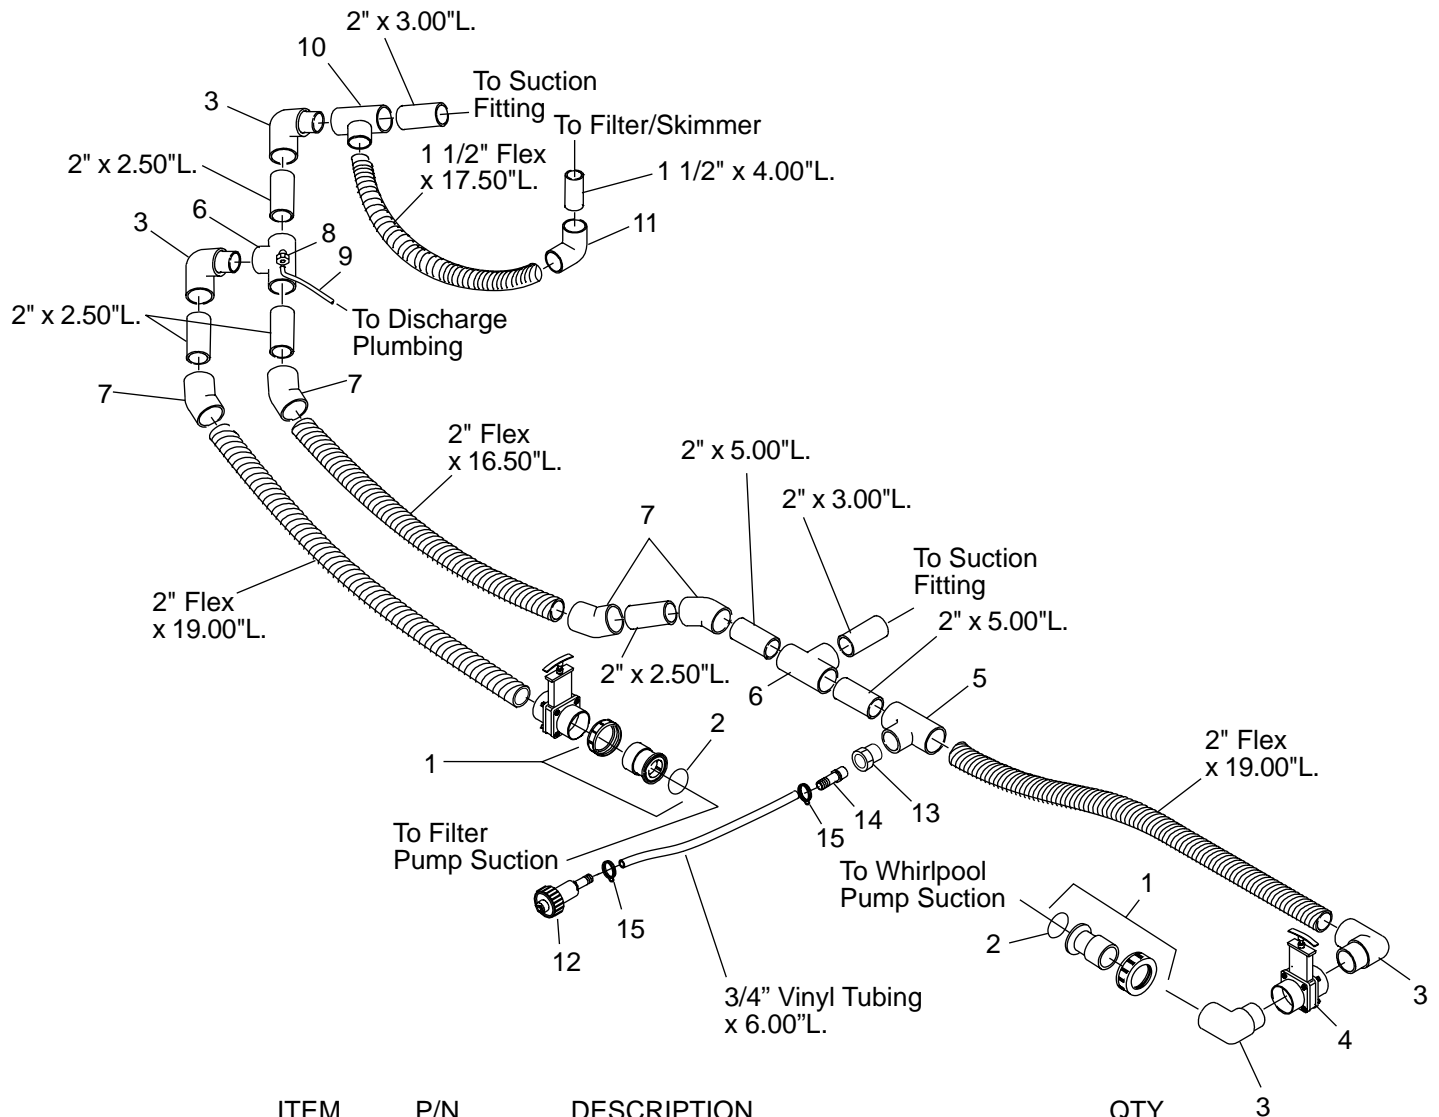

Aero Select

SUCTION PLUMBING

ITEM	P/N	DESCRIPTION	QTY
1	9250000	Repair Kit, Union Adapter	2
2	9231000	O-Ring, Union	2
3	1592000	El, Street, 2", 90	4
4	H833000	2" S x S Unibody Valve	2
5	2901000	Tee, Reducer, 2 x 2 x 1, S x S x S	1
6	0828000	Tee, 2", S x S x S	2
7	0522000	El, 45, 2" S x S	4
8	3044000	Fitting, 90 El, .25"	1
9	4649000	Tube, .25" O.D. Flex Nylon x 75.00"L.	1
10	2488000	Tee, Rdcng, 2 x 2 x 1 1/2, S x S x S	1
11	0239000	El, 90, 1 1/2, S x S	1
12	R745000	Fitting, Spa Drain	1
13	J996000	Bushing, Rdcng, 1" x 3/4" SPG x S	1
14	H203000	Barb, 3/4 x SPG 3/4	1
15	J974000	Hose Clamp, Dual Wire, 3/4 Tube	2