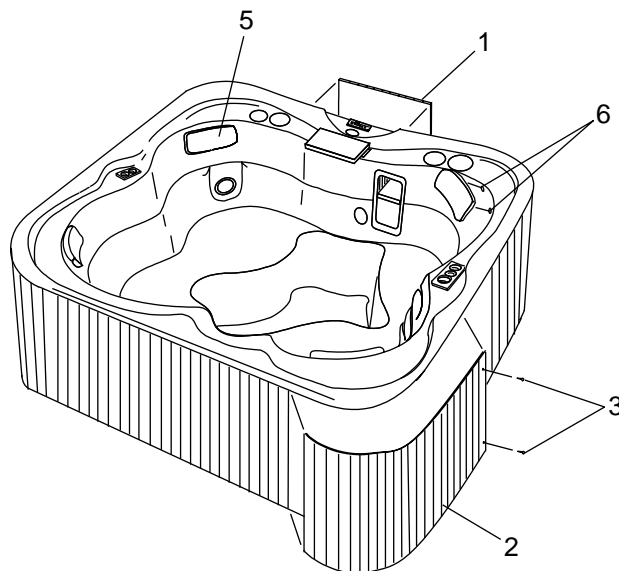

Solaris Select

SKIRTS/PILLOWS/THERMAL WRAP

ITEM	P/N	DESCRIPTION	QTY
1	H891000	Skirt Panel, 24.25 x 26.38	1
2	8050000	Skirt, Flex Panel, 50 x 26.63	6
3	5303837	Screw, Drywall, #6-8 x 1.63"L.	64
4	K419001	Thermal Wrap, 6 x 30 x 94	3
5	R501945	Pillow, Snap-In, Silver	4
6	K450000	Receptacle, Pillow Fastener	8