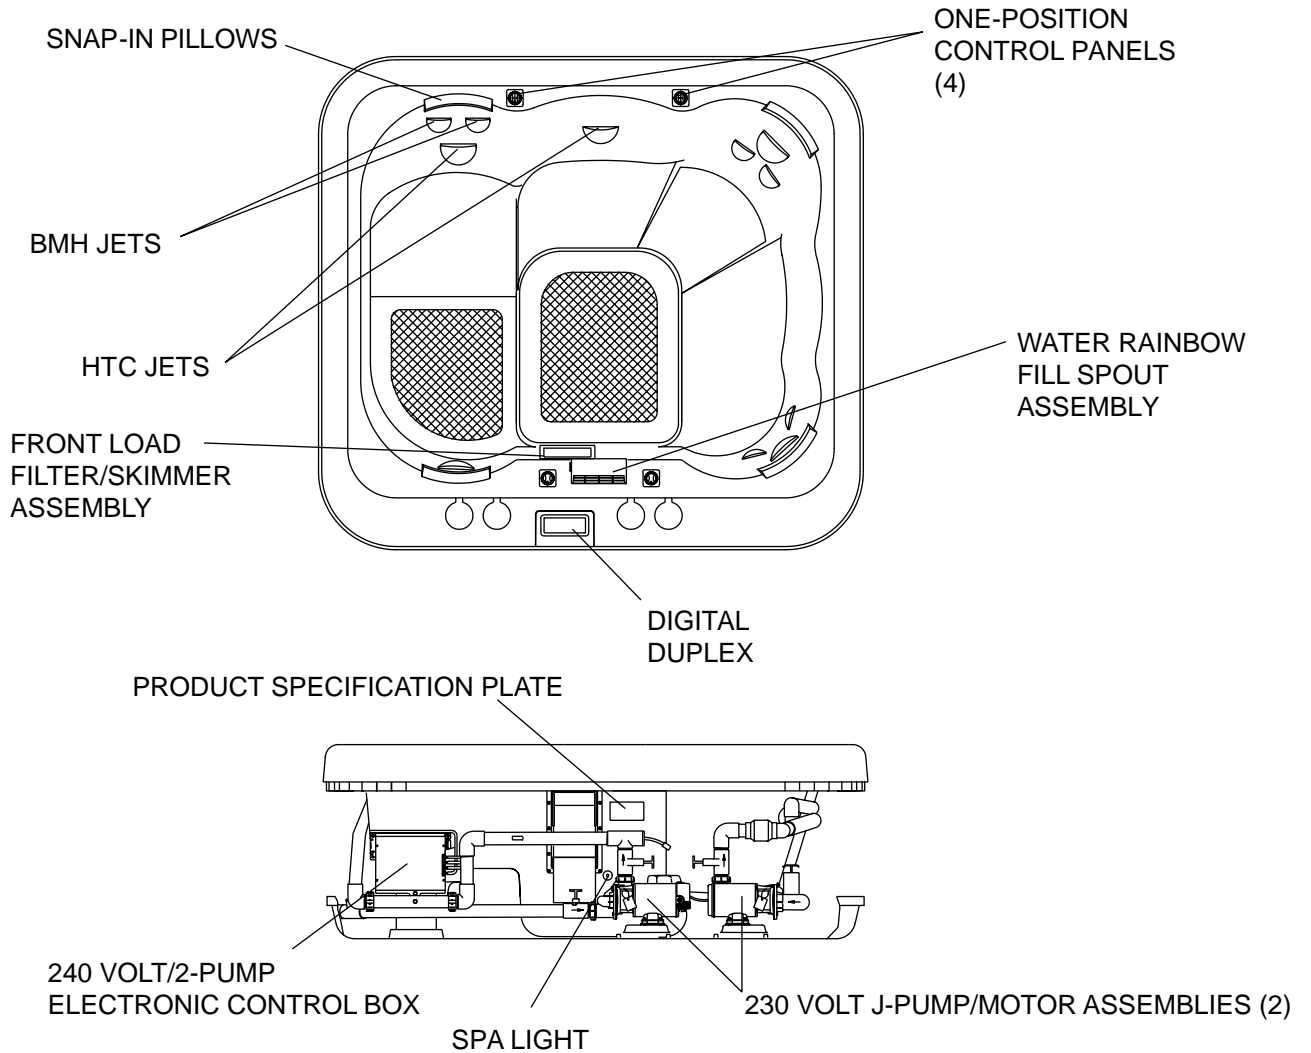

Aero Select (Model #M450000)

REPAIR ASSEMBLIES ARE SHOWN/REFERENCED BELOW