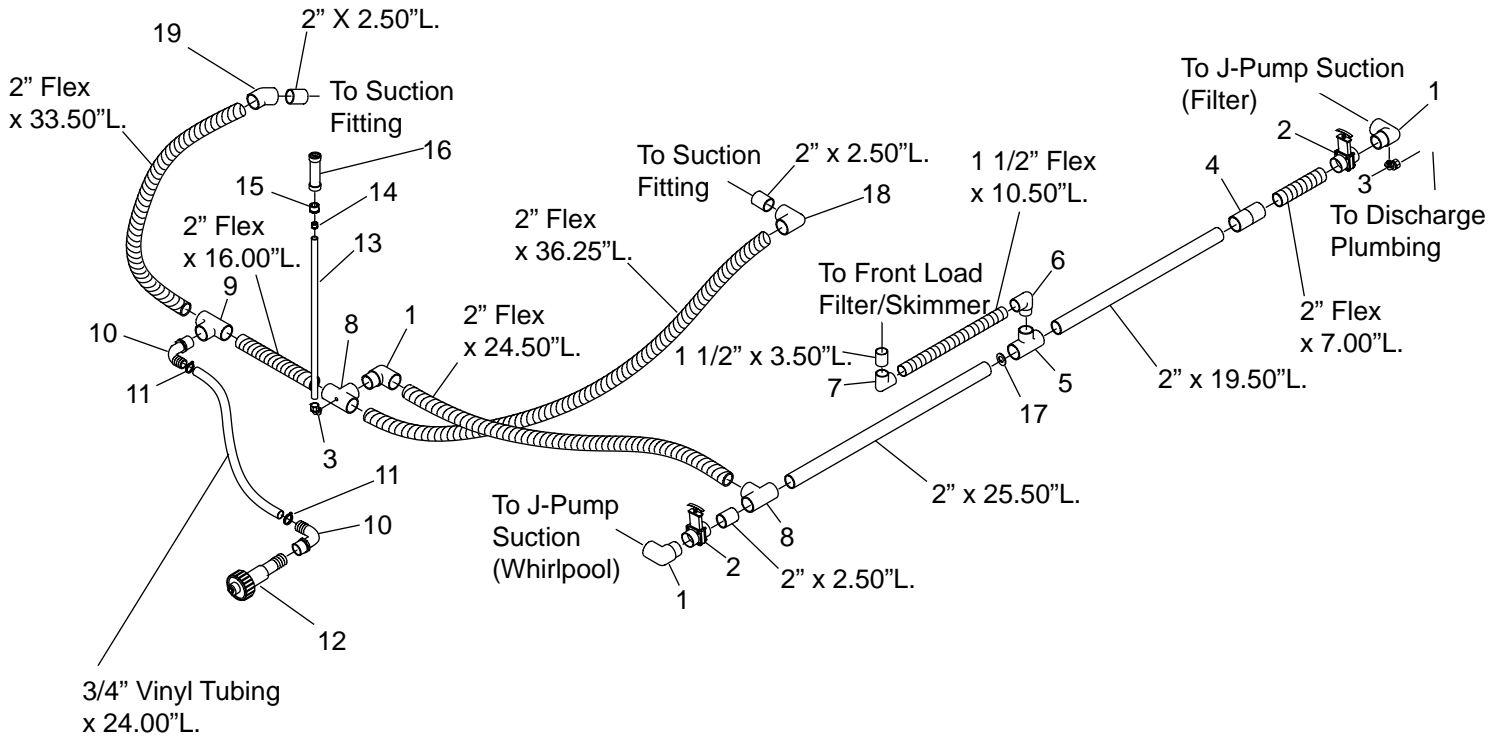

Solaris Select

SUCTION PLUMBING

ITEM	P/N	DESCRIPTION	QTY
1	1592000	El, Street, 2" 90	3
2	H833000	2" S x S Unibody Valve	2
3	3044000	Compression Ftng, 90 El, .25"	2
4	0851000	Coupling, 2" S x S	1
5	2488000	Tee, Rdcng, 2 x 2 x 1 1/2 , S x S x S	1
6	0955000	El, 90, 1 1/2" Street x Slip	1
7	0239000	El, 90, 1 1/2" S x S	1
8	0828000	Tee, 2", S x S x S	2
9	2901000	Tee, Reducer, 2 x 2 x 1, S x S x S	1
10	P600000	Barb, El, 3/4 x 3/4 S x 1 SPIG 90	2
11	J974000	Hose Clamp, Dual Wire, 3/4 Tube	2
12	R745000	Valve Assembly, Spa Drain	1
13	4649000	Tube, .25" O.D. Flex Nylon x 96.00"L.	1
14	3054000	Compression Ftng, Straight, .25"	1
15	3064000	Bushing, Rdcng, 1/2 x 1/8 SPIG x FIPT	1
16	4330000	Check Valve, .5 PVC, 3 PSI	1
17	5933000	Flow Restrictor, 1.00" I.D.	1
18	0426000	El, 90, 2" S x S	1
19	0522000	El, 45, 2" S x S	1