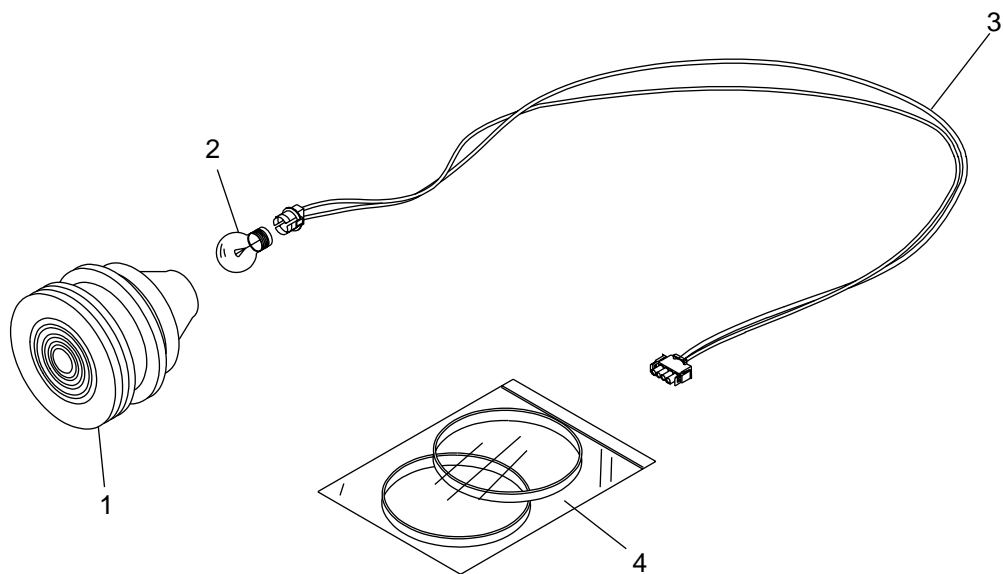

General

LAMP ASSEMBLY

ITEM	P/N	DESCRIPTION	QTY
1	8018000	Housing Assembly, Lens	1
2	S449000	Bulb, Light, 12V, 7W	1
3	J222000	Harness/Socket Spa Light	1
4	6567000	Filters, Light	1