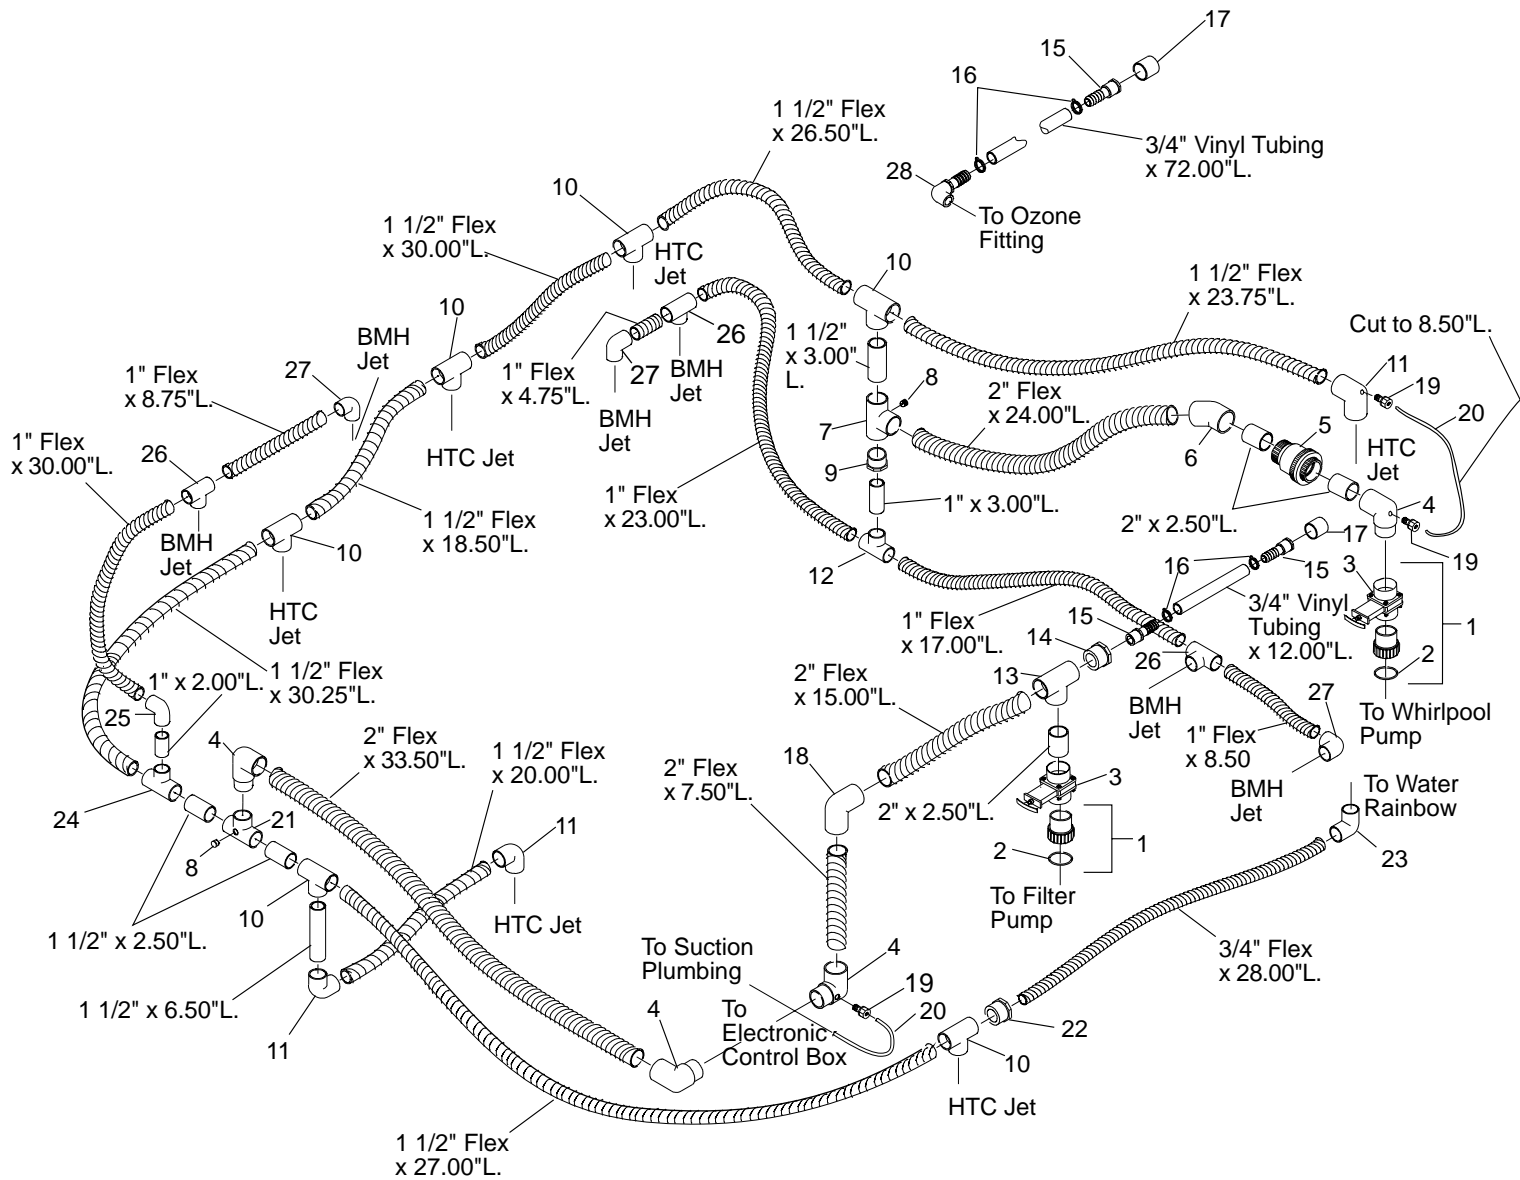

Aero Select

DISCHARGE PLUMBING

ITEM	P/N	DESCRIPTION	QTY
1	9250000	Repair Kit, Union Adapter	2
2	9231000	O-Ring, Union	2
3	H833000	2" S x S Unibody Valve	2
4	1592000	Ell, Street, 2" 90	4
5	5901000	Valve, 2" Swing Check, S x S	1
6	0522000	Ell, 45, 2" S x S	1
7	2488000	Tee, Rdcng, 2 x 2 x 1 1/2, S x S x S	1
8	0538000	Plug, Drain, 1/8 NPT	2

(Call-outs continued on next page)