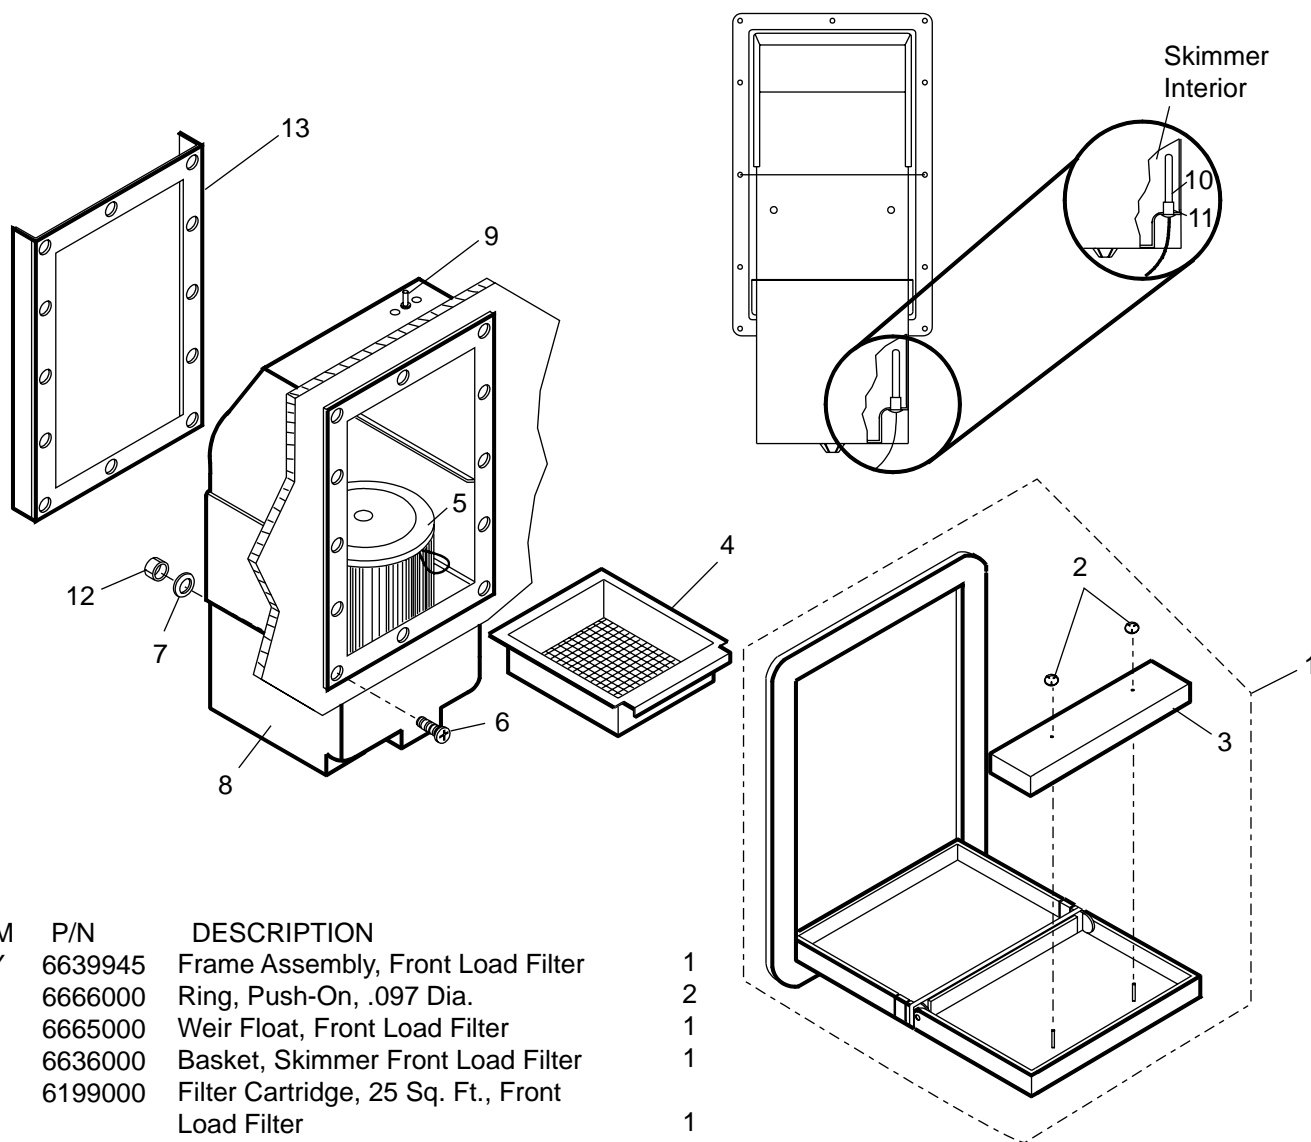

General

FRONT LOAD FILTER/SKIMMER ASSEMBLY

ITEM	P/N	DESCRIPTION	
QTY	6639945	Frame Assembly, Front Load Filter	1
2	6666000	Ring, Push-On, .097 Dia.	2
3	6665000	Weir Float, Front Load Filter	1
4	6636000	Basket, Skimmer Front Load Filter	1
5	6199000	Filter Cartridge, 25 Sq. Ft., Front Load Filter	1
6	R785000	Screw, Mach, PHP, #10-24 x 7/8"L., SS	12
7	4036000	Washer, #10 Flat, Type A Pln Wd Ser	12
8	9912000	Front Load Body/Seal Assembly	1
9	6171000	Seal, Valve 1"	1
10	5659000	Sleeve, Thermostat	1
11	5660000	Grommet, Sealing	1
12	R784000	Nut, Hex, Serr. Flange #10-24, SS	12
13	G894000	Backing Plate, Skimmer	1

NOTE: The Alexa Select is produced with a drain fitting, P/N 3058000 on the top of the Filter/Skimmer Assembly.