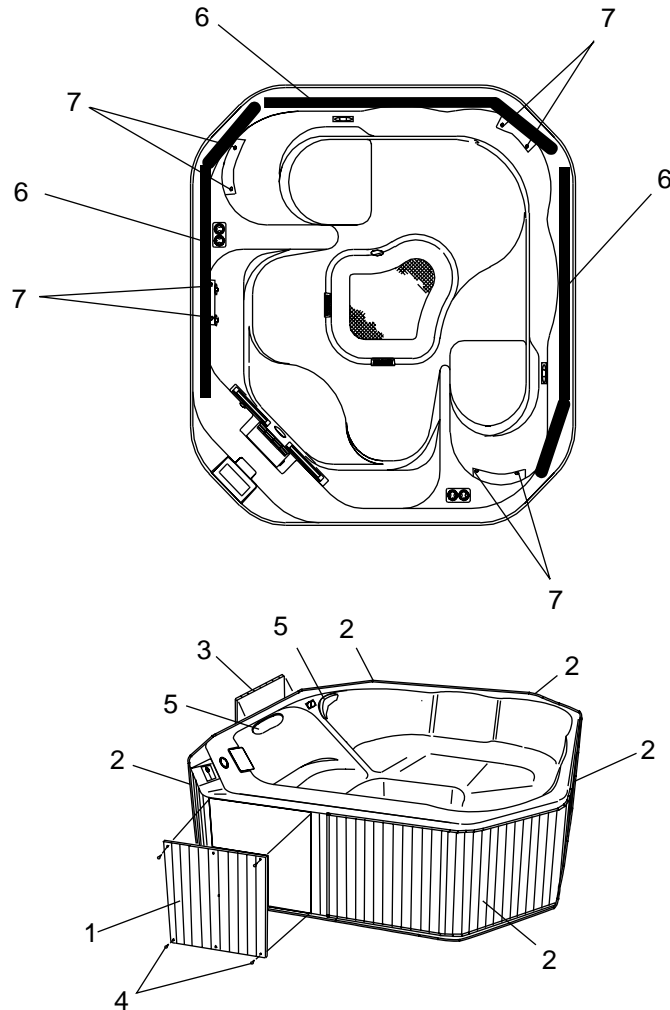

Santina Select

SKIRTS/PILLOWS/THERMAL WRAP

ITEM	P/N	DESCRIPTION	QTY
1	H891000	Skirt Panel, 24.25 x 26.63	1
2	8050000	Skirt, Flex Panel, 50 x 26.63	5
3	8306000	Skirt, Flex Panel, 16.13 x 26.63	1
4	5303837	Screw, Drywall, #6-8 x 1.63"L.	64
5	R501945	Pillow, Snap-In, Silver	4
6	K419001	Thermal Wrap, 6 x 30 x 94	3
7	K450000	Receptacle, Pillow Fastener	8