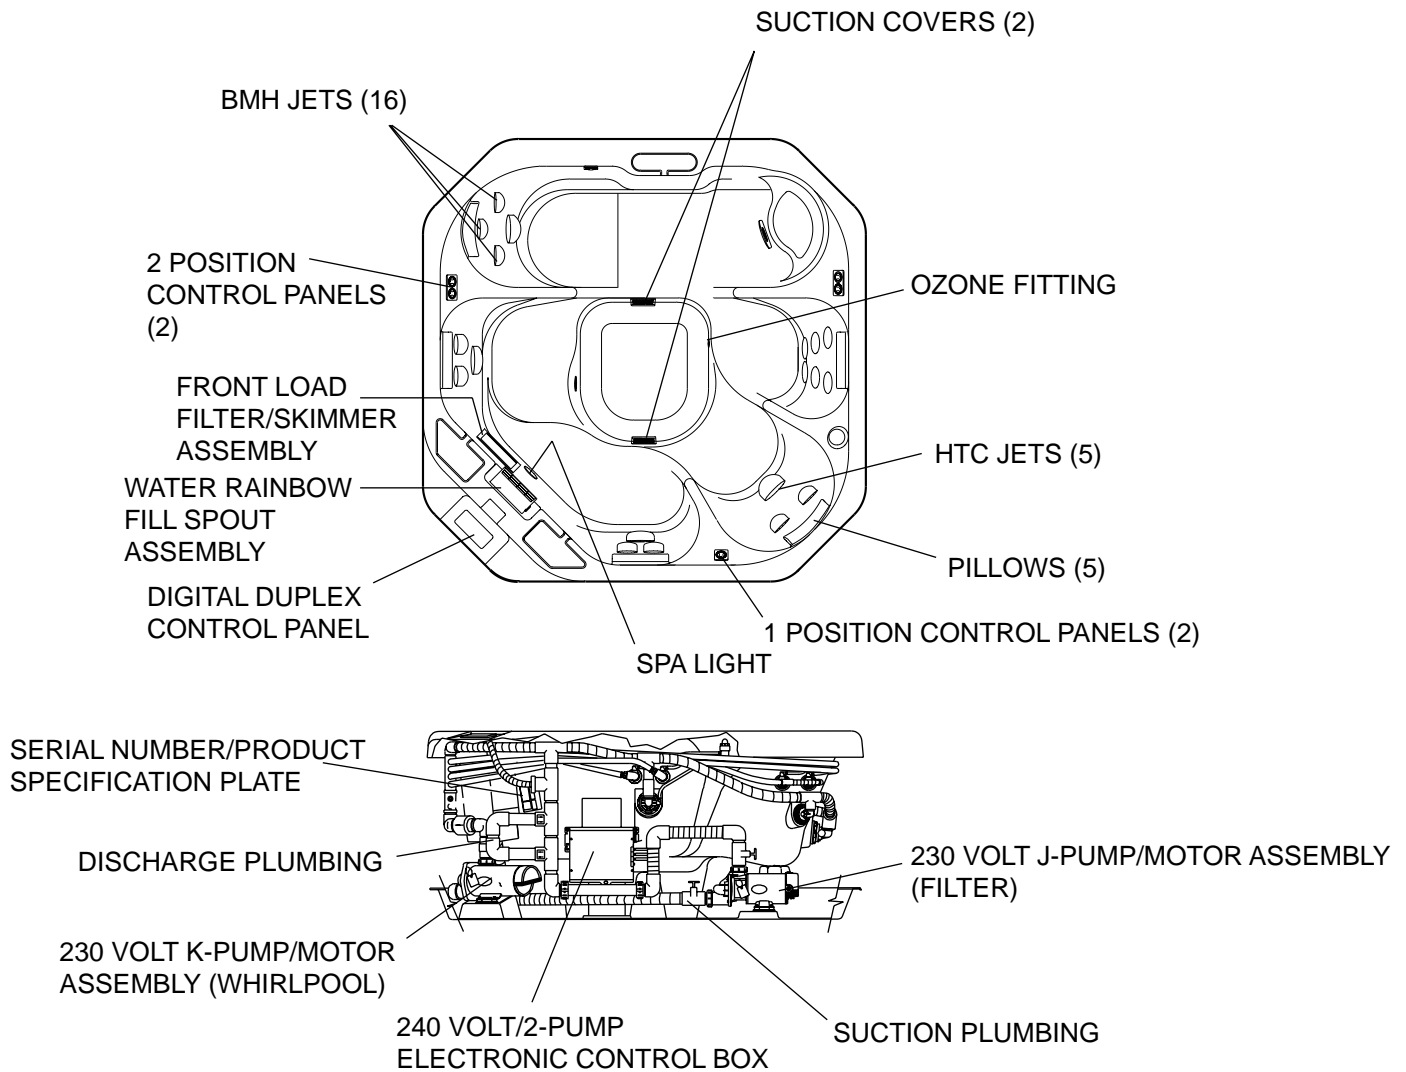

Laser Select (Model #R275000)

REPAIR ASSEMBLIES ARE SHOWN/REFERENCED BELOW