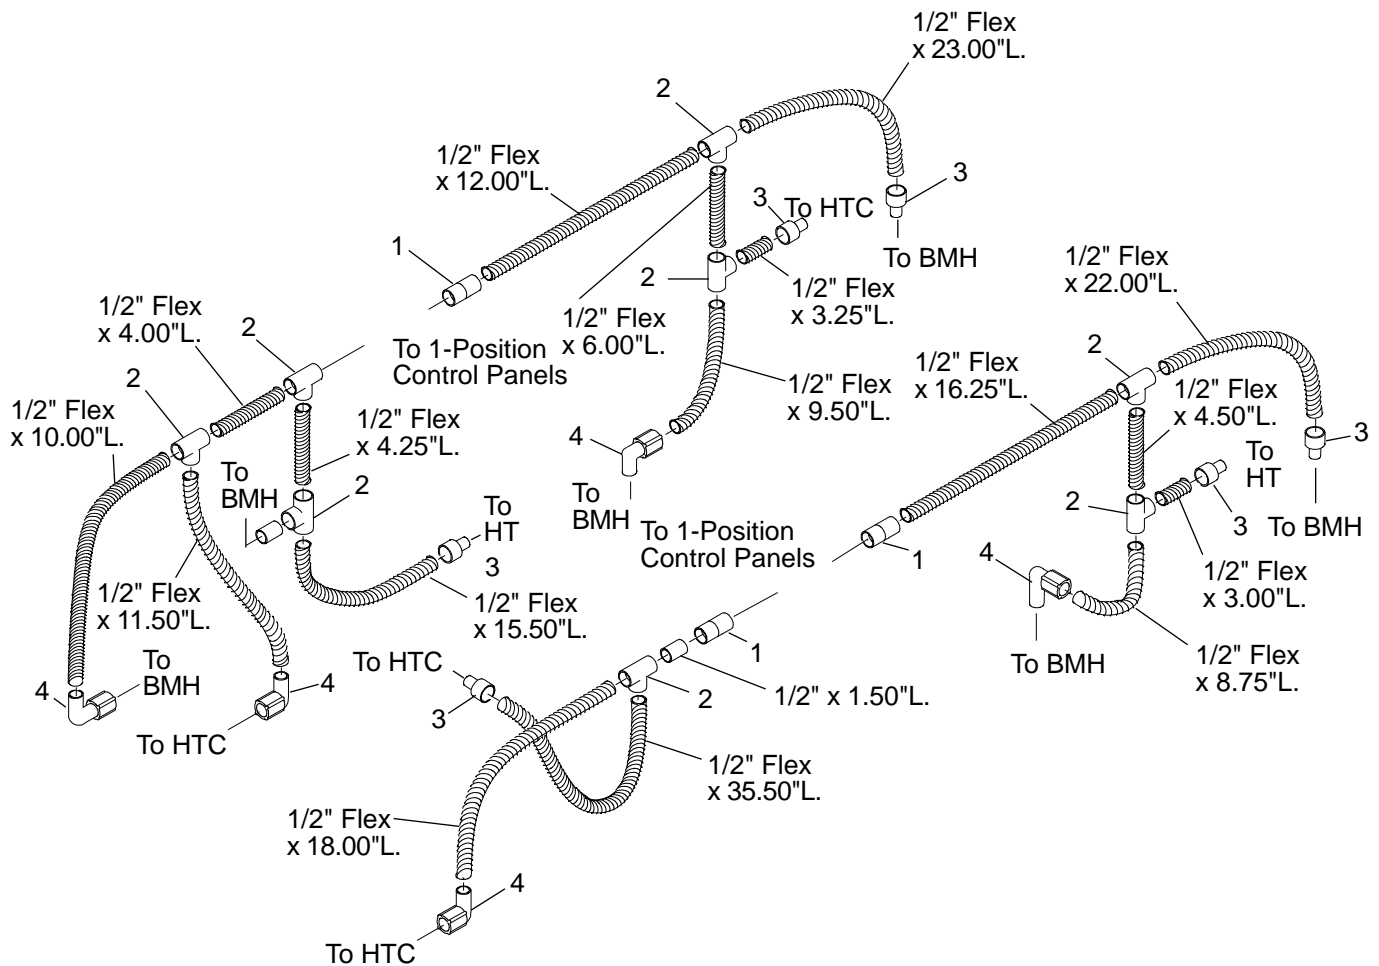

Aero Select

AIR LINE PIPING

ITEM	P/N	DESCRIPTION	QTY
1	0647000	Coupling, 1/2" S x S	3
2	0455000	Tee, 1/2" S x S x S	8
3	C279000	Adapter, 1/2" S x SPGT	6
4	7164000	Ell, Street, 1/2", 90	5