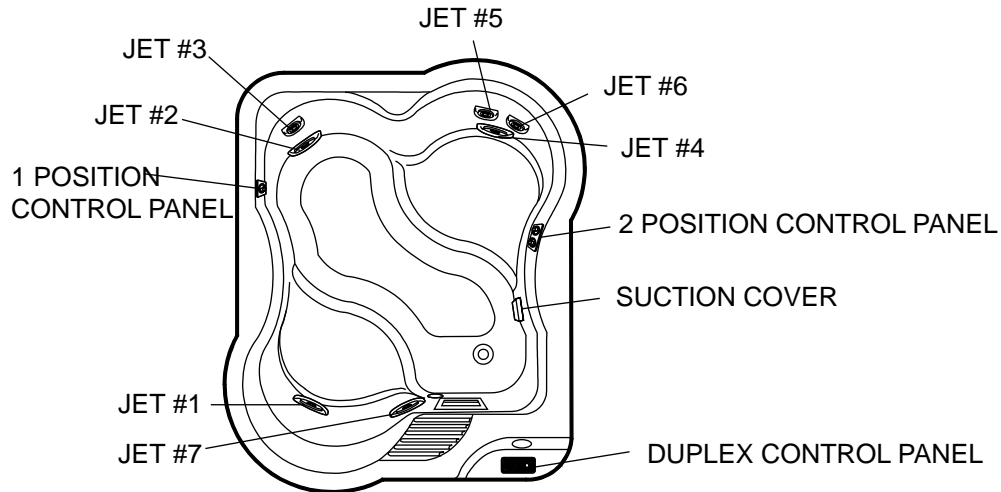

Alexa Select (Model #K010000)

REPAIR ASSEMBLIES ARE SHOWN/REFERENCED BELOW