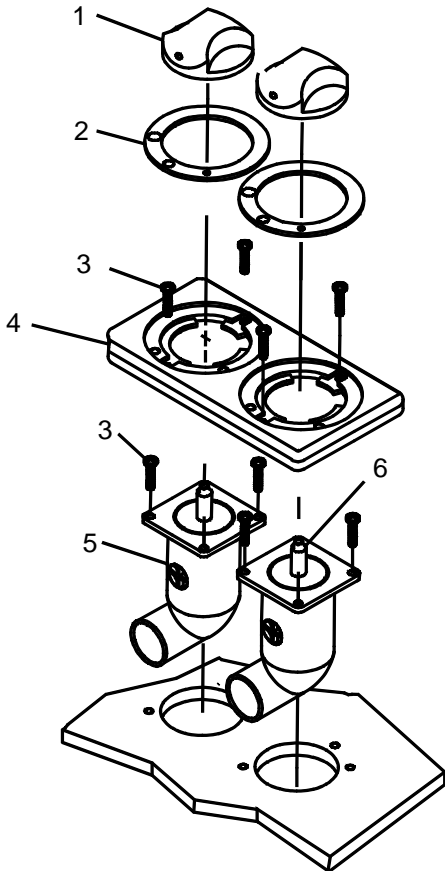

TWO POSITION CONTROL PANEL

Break off tabs prior to installation

ITEM	P/N	DESCRIPTION	QTY
1	8267945	Knob Assembly	2
2	8263000	Ring, Graphic Air	2
3	9724000	Screw, Thread Cutting, 4-24 x .5"	8
4	8241945	Panel, 2 Position	1
5	7510000	Air Control Assembly, Open	2
6	8399000	O-Ring/Valve Assembly	2