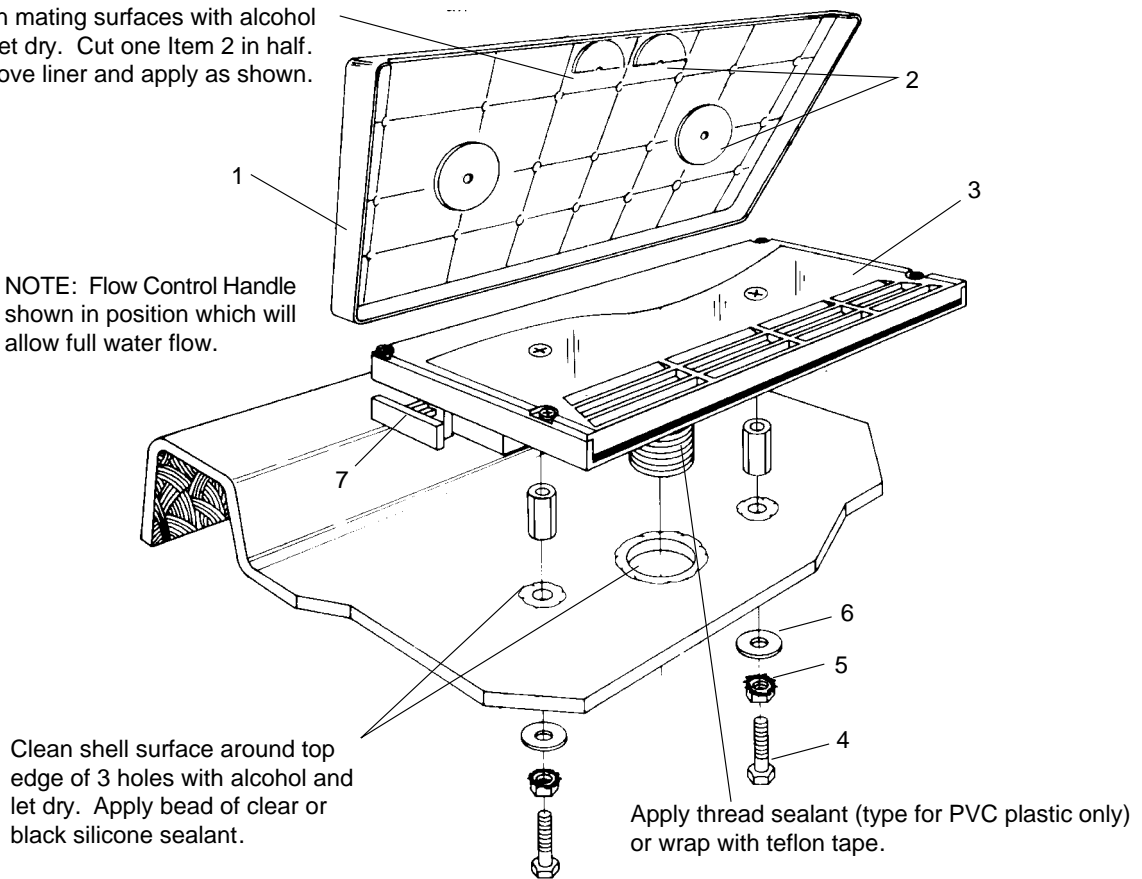

## WATER RAINBOW FILL SPOUT ASSEMBLY

Clean mating surfaces with alcohol and let dry. Cut one Item 2 in half. Remove liner and apply as shown.

NOTE: Flow Control Handle shown in position which will allow full water flow.