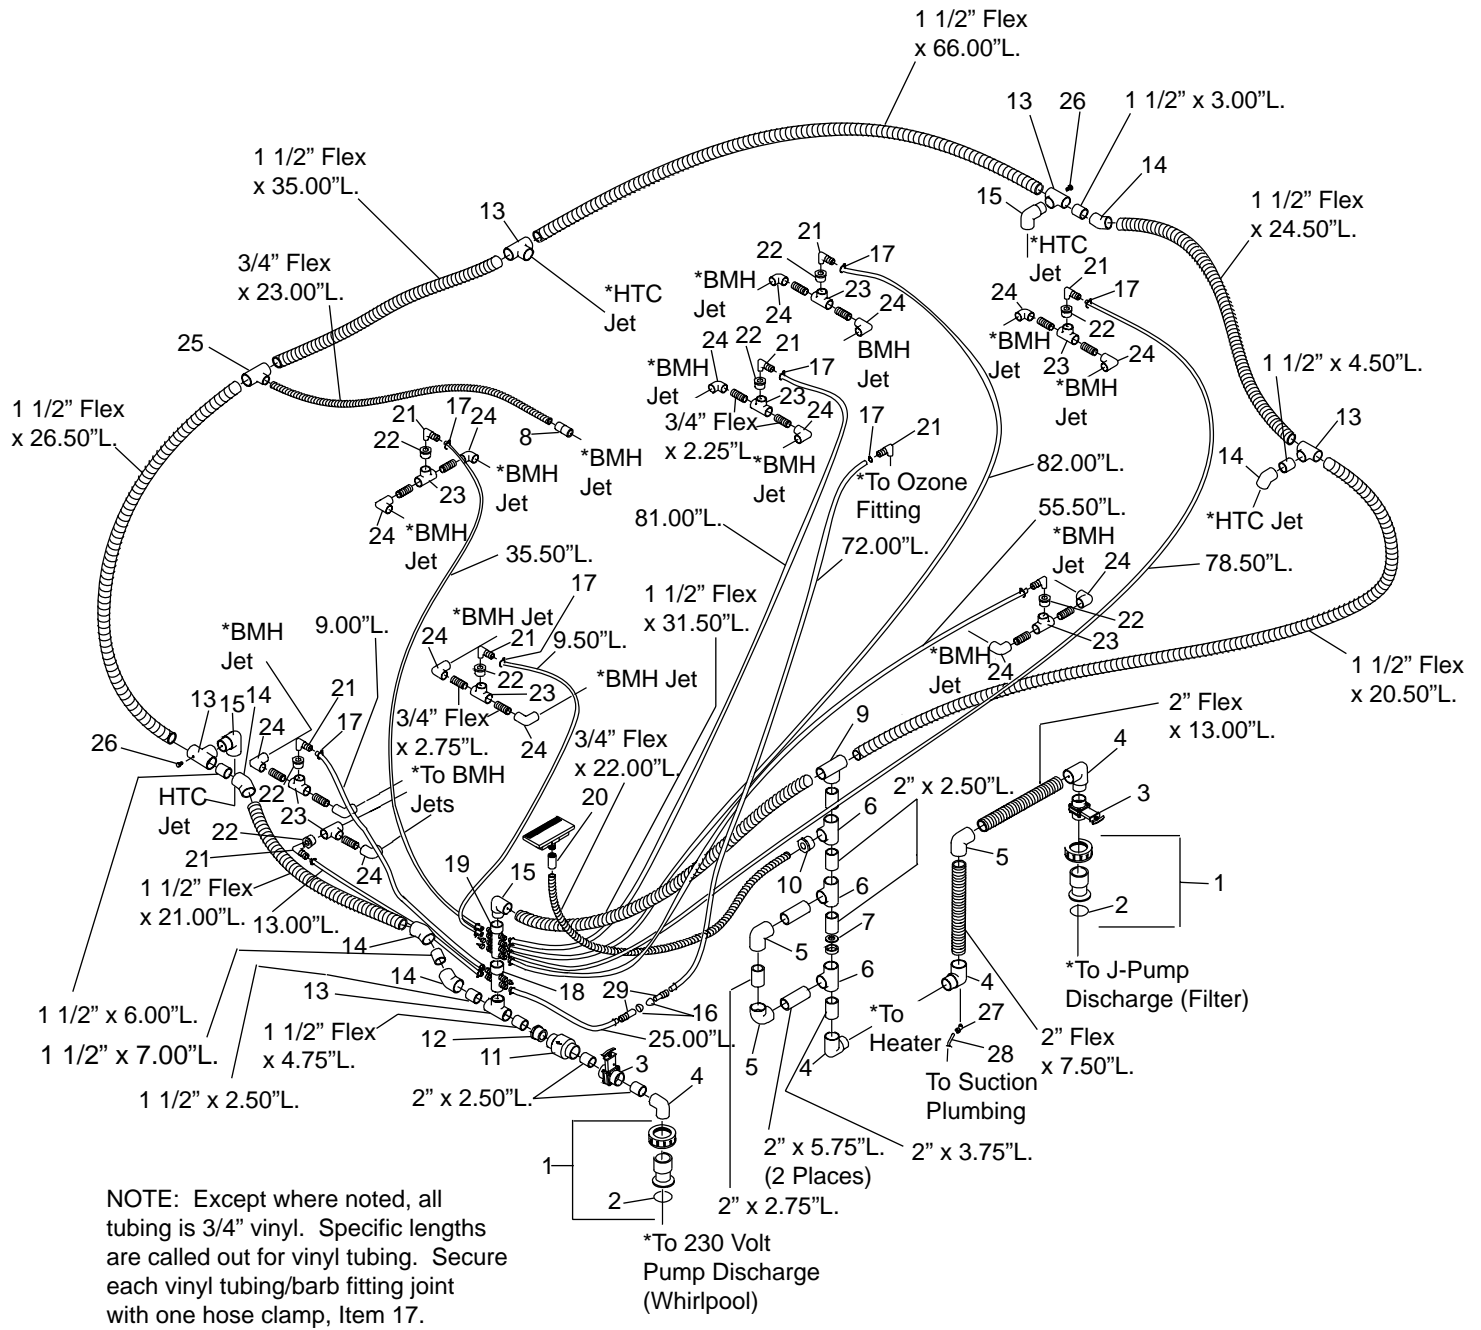

Santina Select

DISCHARGE PLUMBING

(Call-outs are described on next page)

Santina Select

DISCHARGE PLUMBING (CONTINUED)

ITEM	P/N	DESCRIPTION	QTY
1	9250000	Repair Kit, Union Adapter	2
2	9231000	O-Ring, Union	2
3	H833000	2" S x S Unibody Valve	2
4	1592000	Ell, Street, 2" 90	4
5	0426000	Ell, 90, 2" S x S	3
6	0828000	Tee, 2", S x S x S	3
7	5933000	Flow Restrictor, 1" I.D.	1
8	F356000	Coupling, 3/4", S x S	1
9	2949000	Tee, Reducing, 1 1/2" x 1 1/2" x 2"	1
10	7299000	Bushing, Rdcng, 2 x 3/4 SPG x S Flshtr	1
11	5901000	Valve, 2" Swing Check, S x S	1
12	0473000	Bushing, Rdcng, 2 x 1 1/2, SPIG x S	1
13	0167000	Tee, 1 1/2", S x S x S	5
14	0157000	Ell, 45, 1 1/2", S x S	5
15	0955000	Ell, 90, 1 1/2", Street x Slip	3
16	F382000	Cap, 3/4" Slip	2
17	J974000	Hose Clamp, Dual Wire, 3/4 Tube	21
18	H198000	4 Port Manifold, 3/4 x 1 1/2	1
19	H197000	8 Port Manifold, 3/4 x 1 1/2	1
20	6933000	Adapter, .75" Slip x FPT	1
21	H205000	Barb, 3/4 90 x SPIG 1/2	7
22	3344000	Bushing, Rdcng, 3/4 x 1/2 S x SPG	7
23	D360000	Tee, 3/4 x 3/4 x 3/4, S x S x S	7
24	D221000	Ell, 3/4, 90, S x S	14
25	D189000	Tee, Reducing, 1 1/2 x 1 1/2 x 3/4, S x S x S	1
26	0538000	Plug, Drain, 1/8 NPT	2
27	3044000	Compression Ftng, 90 Ell	1
28	4649000	Tube, .25" O.D. Flex Nylon x 96.00"L.	1
29	H203000	Barb, 3/4 x SPG 3/4	2