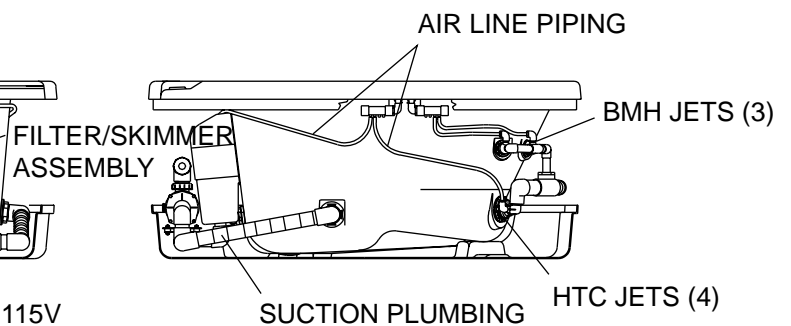

NOTE: THE ALEXA SELECT IS PRODUCED WITH A DRAIN FITTING, P/N 3058000, ON THE TOP OF THE FILTER/SKIMMER ASSEMBLY

SERIAL NUMBER/
PRODCUT SPECIFICATION
PLATE

ELECTRONIC
CONTROL BOX

DISCHARGE PLUMBING

2-SPEED, 115V
J-PUMP/MOTOR ASSEMBLY