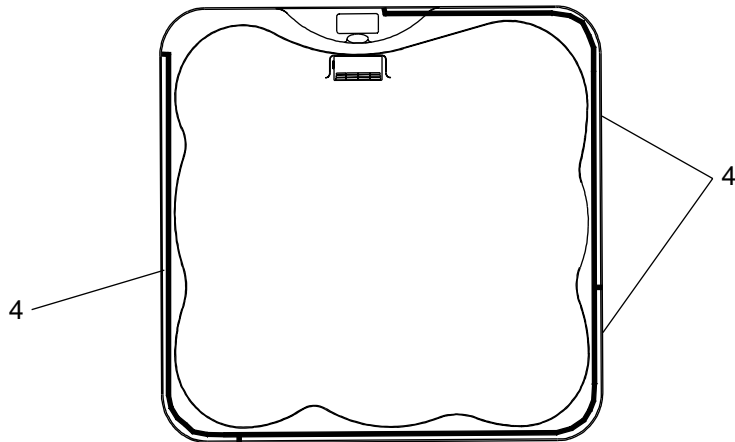

Solaris Select

SKIRTS/PILLOWS/THERMAL WRAP

ITEM	P/N	DESCRIPTION	QTY
1	H891000	Skirt Panel, 24.25 x 26.38	1
2	8050000	Skirt, Flex Panel, 50 x 26.63	6
3	5303837	Screw, Drywall, #6-8 x 1.63"L.	64
4	K419001	Thermal Wrap, 6 x 30 x 94	3
5	R501945	Pillow, Snap-In, Silver	4
6	K450000	Receptacle, Pillow Fastener	8